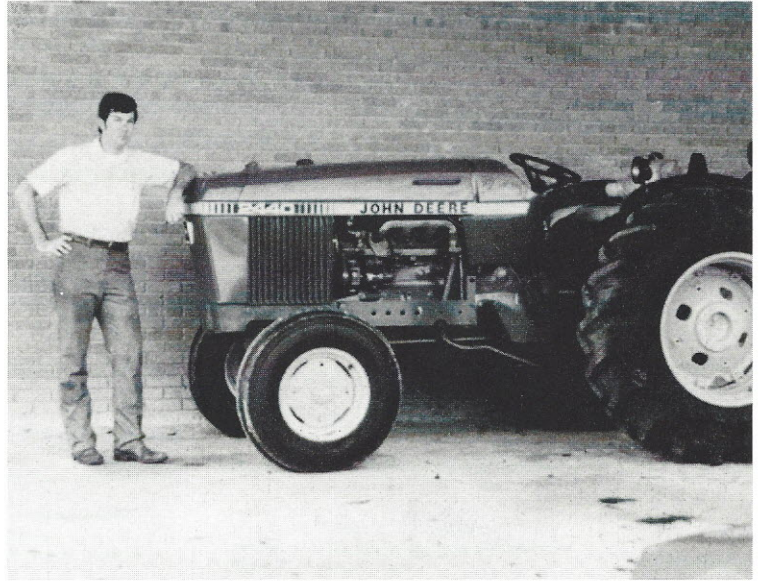

# **DORCHESTER TRACTOR COMPANY**

**Complete Parts  
Sales and Service**

**563-4522  
563-4523**

**Hwy. 15 North  
St. George, S.C.**

**“Nothing Runs Like a Deere”**