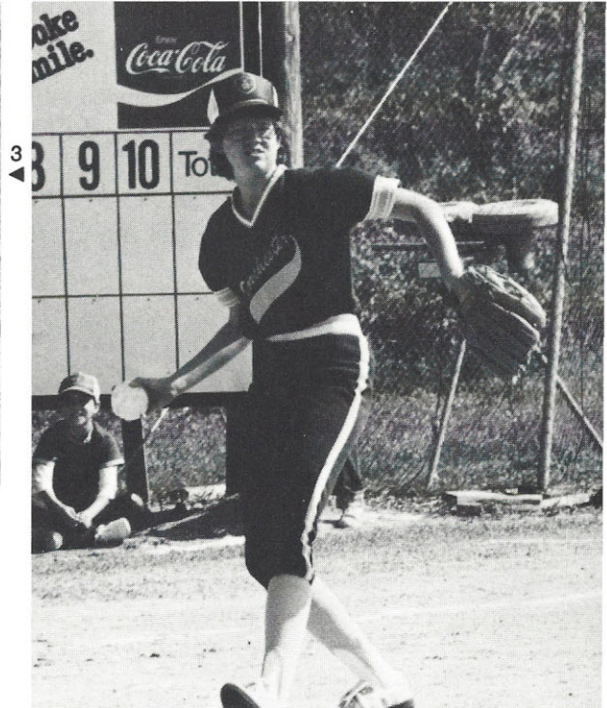

Softball

Fielding their most veteran squad in terms of experience, Coach Mike Pate's softball team began their quest for a winning 1983 season. The Raiders conquered the Conference Champion's spot and six players were elected to the All-Conference Team. Hopes were high as the team advanced into the State Play-offs. The first round game proved to be a tough match for the Raiders against Country Day. They faced defeat in the tenth ending with a score of 4-3. The season record stood at 9 wins and 3 losses. Coach Mike Pate and the players had done their job well.

1▲

2▼

4▼

2. Mr. Mike and Jane talk over strategy.
3. The few, The proud, — THE SENIORS!
4. Dawn and Susan warm-up before the game.

3▲