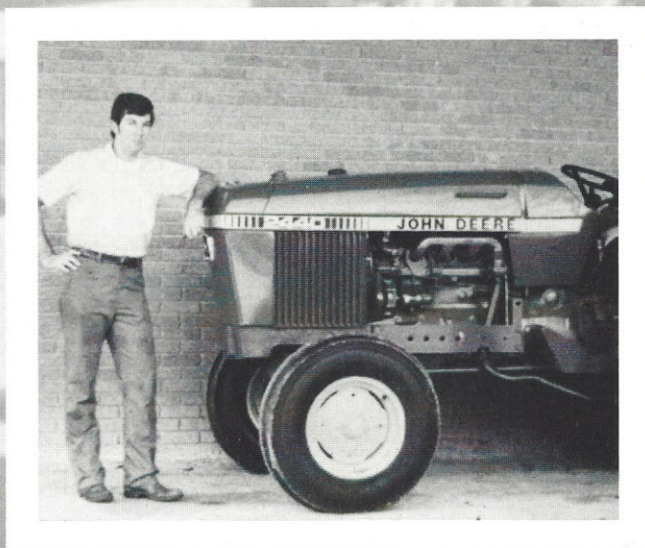

DORCHESTER TRACTOR COMPANY

Complete Parts
Sales and Service

563-4522

563-4523

Hwy. 15 North
St. George, S.C.

"Nothing Runs Like a Deere"

Compliments of

STAR-JACK FARMS