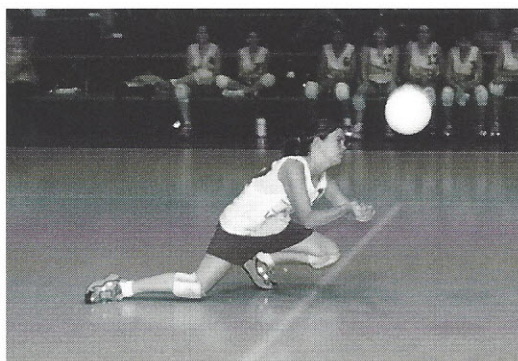

JV VOLLEYBALL

JV Volleyball Team: (Standing) Coach Janet "Chi-Chi" Hurley, Kelli Reeves, Rachel Clayton, Rebecca Murray, Elizabeth Ayer, Mandy Hutto, Bridgette Clayton, (Kneeling) Jamie Lewis, Jessica Dantzler, Whitney Butler, Kara Ayer, Kimberly Parker, Ashley Zeigler, and Shawna Roach

Kara serves the ball to make another point.

Kara tries to push the ball past her opponent.

Elizabeth digs the ball to keep the volley going.

Ashley makes a nice pass to the setter.

Shawna breaks the serve as Kelli waits to back her up.