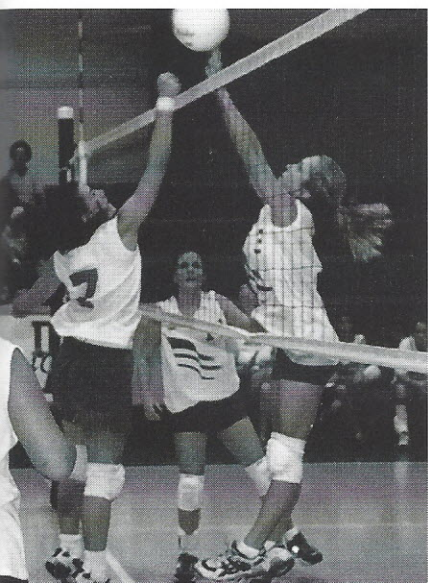

JV VOLLEYBALL

JV Volleyball Team: (Standing) Coach Janet "Chi-Chi" Hurley, Kelli Reeves, Rachel Clayton, Rebecca Murray, Elizabeth Ayer, Mandy Hutto, Bridgette Clayton, (Kneeling) Jamie Lewis, Jessica Dantzler, Whitney Butler, Kara Ayer, Kimberly Parker, Ashley Zeigler, and Shawna Roach

Kara serves the ball to make another point.

Kara tries to push the ball past her opponent.

Elizabeth digs the ball to keep the volley going.

Ashley makes a nice pass to the setter.

Shawna breaks the serve as Kelli waits to back her up.