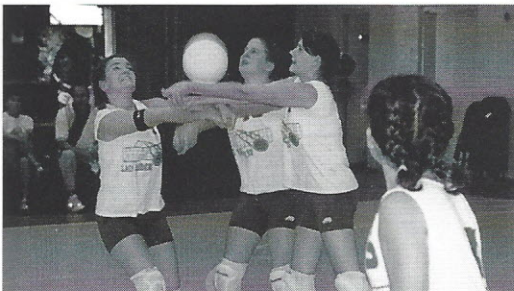

JV Volleyball

Left to Right: (Bottom Row) Elizabeth Ayer, Callie Moorer, Jana Guess, Morgan Westbury, Erica Utsey, Ashley Zeigler, Shawna Roach, Whitney Butler (2nd Row) Jamie Lewis, Grier Jordan, Bridget Clayton, Deborah Westbury, Kelsey Carn, Jessica Dantzler, Kimberly Parker and Coach Janet Hurley

Kelsey Carn bumps it over the net!

Shawna Roach sets the ball for her teammate.

Don't forget to call it ladies!

Jessica Dantzler jumps up high for the block.

Whitney Butler spikes for another score.