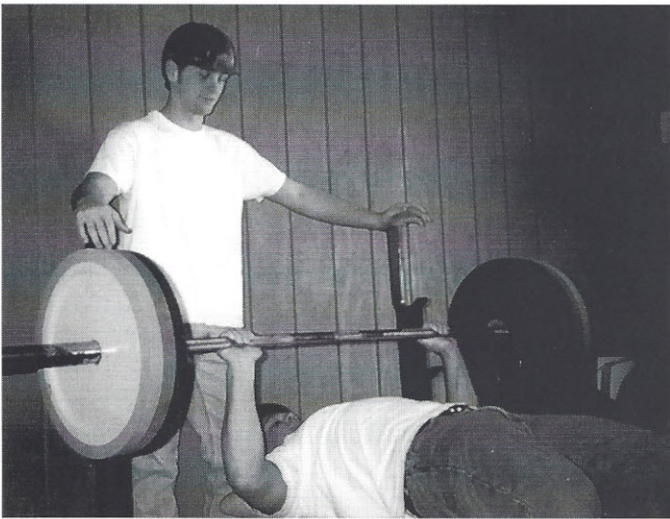

Weight Lifting

IRON RAIDERS: Wes Brickle, Sam Hartzog, Chris Myers, Drew Darden

Chris Myers spots Sam Hartzog as he bench presses the heavy weights.

Sam Hartzog spots the Drew Darden on the incline press.