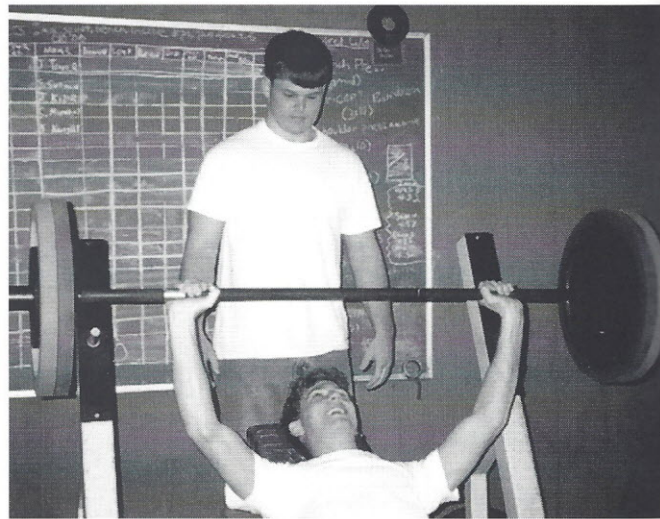

Weight Lifting

IRON RAIDERS: Wes Brickle, Sam Hartzog, Chris Myers, Drew Darden

Chris Myers spots Sam Hartzog as he bench presses the heavy weights.

Sam Hartzog spots the Drew Darden on the incline press.