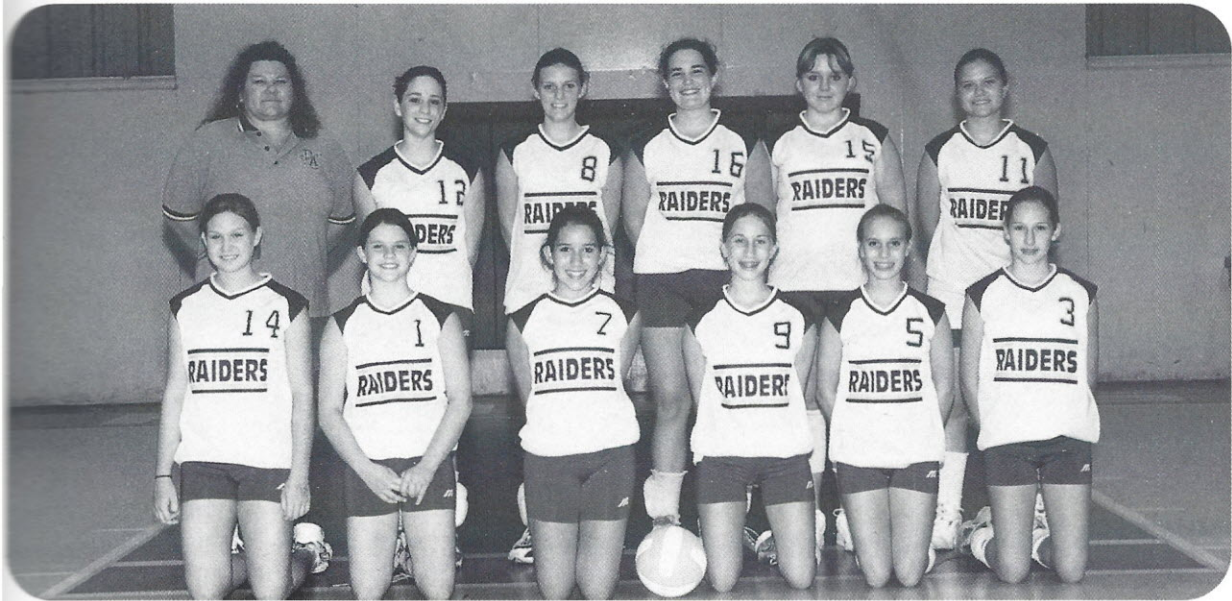

JV VOLLEYBALL

Left to Right: (Bottom Row) Shawna Roach, Taylor Westbury, Shelli Reeves, Kaitlin Mauney, Brooke Canady, Heidi Sutton (2nd Row) Coach Janet Hurley, Morgan Westbury, Jamie Lewis, Bridgette Clayton, Charlie Maxwell, Casey Smith

Heidi Sutton bumps it over the net!

Bridgette Clayton gives a perfect pass to the setter.

Shawna Roach tips the ball over the net!