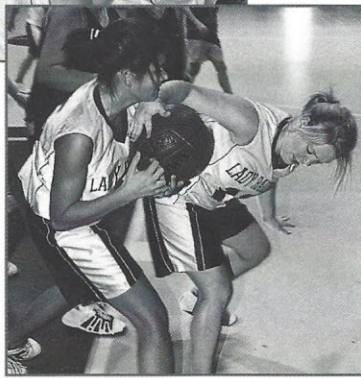

JU Girls Basketball

Coach Griebe calls a quick timeout to explain the new game plan.

Katelin Riley shoots for two.

Emily Hardee dribbles past the defense.

Jesilyn Kirby attempts to steal the ball from **Katelin Riley**?