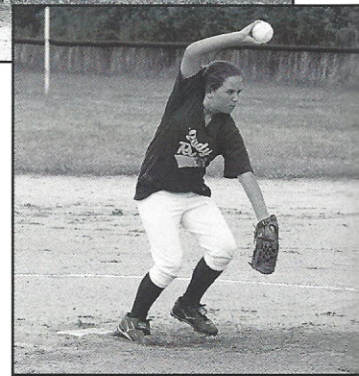

JU Softball

It must be time for the game to begin.

Jesilyn Kirby looks to make the next out.

Taylor Westbury slides into home to score a Raider run.

Kayla Mitchell waits for the next pitch.

Emily Hardee throws another strike.