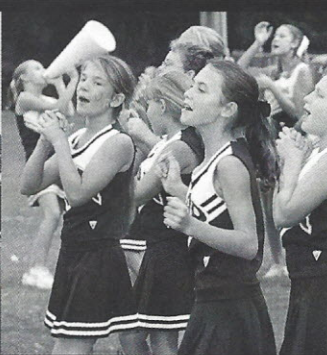

B-Team Cheerleading

- 1. Colleen Berry, Brandi Kizer, and Crystal Wilds show the camera that the Raiders are #1.
- 2. The Raiders get ready to make their big entrance as the cheerleaders cheer them on.

Caroline Burns and Jana Bradley work together to get the crowd motivated.

Erin Carroll and Courtney Rabon cheer the Raiders to victory.

Anna Myers shows her spirit fingers.

Hannah Byrd cheers for the Raiders.