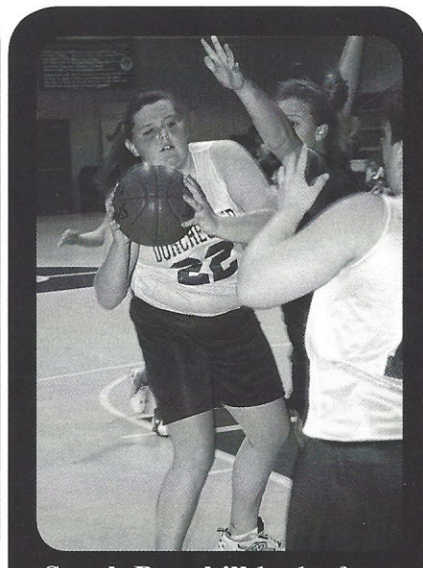

# Girls B-Team Basketball

Left: Jordan Collier dribbles around her opponent to score two points.

Below: Brianna Shuler throws the ball to a teammate.

Anna Myers runs down court to gain points for the Lady Raiders.

Ali Reeves looks for an open teammate to feed the ball.

Row 1: Meagan Kizer, Crystal Wild, Caroline Burns; Row 2: Taylor Hall, Ali Reeves, Tayler Barcomb, Brandi Kizer, Hannah Byrd; Row 3: Jessica Hughes, Brianna Shuler, Anna Myers, Sarah Barnhill, Jordan Collier, Elizabeth Brownlee; Row 4: Coach Vance Collier, Coach Chris Mizzell.

Sarah Barnhill looks for an open Raider.