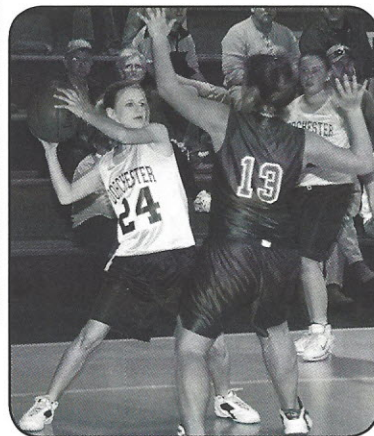

# Girls B-Team Basketball

Left: Jordan Collier dribbles around her opponent to score two points.

Below: Brianna Shuler throws the ball to a teammate.

Anna Myers runs down court to gain points for the Lady Raiders.

Ali Reeves looks for an open teammate to feed the ball.

Row 1: Meagan Kizer, Crystal Wild, Caroline Burns; Row 2: Taylor Hall, Ali Reeves, Tayler Barcomb, Brandi Kizer, Hannah Byrd; Row 3: Jessica Hughes, Brianna Shuler, Anna Myers, Sarah Barnhill, Jordan Collier, Elizabeth Brownlee; Row 4: Coach Vance Collier, Coach Chris Mizzell.

Sarah Barnhill looks for an open Raider.