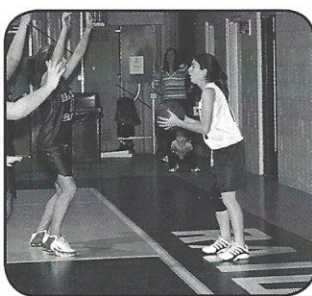

# Girls B-Team Basketball

Left: Jordan Collier dribbles around her opponent to score two points.

Below: Brianna Shuler throws the ball to a teammate.

Anna Myers runs down court to gain points for the Lady Raiders.

Ali Reeves looks for an open teammate to feed the ball.

Row 1: Meagan Kizer, Crystal Wild, Caroline Burns; Row 2: Taylor Hall, Ali Reeves, Tayler Barcomb, Brandi Kizer, Hannah Byrd; Row 3: Jessica Hughes, Brianna Shuler, Anna Myers, Sarah Barnhill, Jordan Collier, Elizabeth Brownlee; Row 4: Coach Vance Collier, Coach Chris Mizzell.

Sarah Barnhill looks for an open Raider.