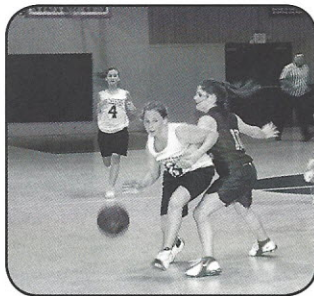

# Girls B-Team Basketball

Left: Jordan Collier dribbles around her opponent to score two points.

Below: Brianna Shuler throws the ball to a teammate.

Anna Myers runs down court to gain points for the Lady Raiders.

Ali Reeves looks for an open teammate to feed the ball.

Row 1: Meagan Kizer, Crystal Wild, Caroline Burns; Row 2: Taylor Hall, Ali Reeves, Tayler Barcomb, Brandi Kizer, Hannah Byrd; Row 3: Jessica Hughes, Brianna Shuler, Anna Myers, Sarah Barnhill, Jordan Collier, Elizabeth Brownlee; Row 4: Coach Vance Collier, Coach Chris Mizzell.

Sarah Barnhill looks for an open Raider.