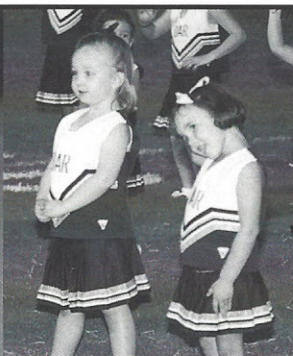

Wee Poms

- 1. Raiders want a Victory!
- 2. Our Wee Pom Pon Girls are S-Sup-Super!

Molly McDowell shows her spirit during the Varsity football game.

Mary Ellis O'Cain stretches before performing at the pep rally.

Sadie Hill and Sherelle Infinger wait to hear what the next cheer will be.

Bang Bang Choo Choo Train, Madelyn Infinger does her thing!

Row 1: Savanna Varn, Sherelle Infinger, Melayna Weathers, Carly Clegg, Logan Weathers, Sadie Hill; **Row 2:** Grace Rudd, Madelyn Turner, Maggie Behie, Shayna Troutman, Bethany Bowers, Madelyn Infinger, Kaitlynn Creel, Molly McDowell, Madison Trotter, Naomi Marchant; **Row 3:** Ashlynn Nelson, Callie Ackerman, Kaitlyn Toto, Kelly Kizer, Sara Wimberly, Hannah Grace Reeves, Rachel Jeffers, Maggie Willis, Elizabeth Huff, Mary Ellis O'Cain, Emma Robertson, Cami Crook; **Row 4:** Anni Crook, Madison Legett, Haley Mizell, Sideny Mullican, Emma Mooror, Mary Grace Robertson, Hannah Lewis, Amelia Fineran, Maggie Steinbronn, and Peyton Weathers