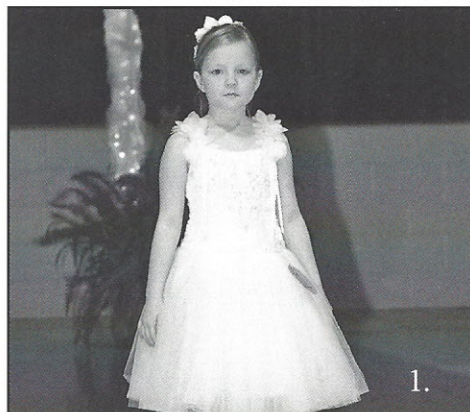

# Wee Miss DA

1. **Maggie Willis** models for the judges.
2. **Hannah Grace Reeves** shows off her dress to the judges.
3. **Isabella Dewitt** pauses before exiting.
4. (From Left) Photogenic, **Sidney Mullican**; 1st runner-up, **Logan Emma Kelly**; Wee Miss DA, **Mary Ellis O'Cain**; 2nd runner-up, **Sara Wimberly**