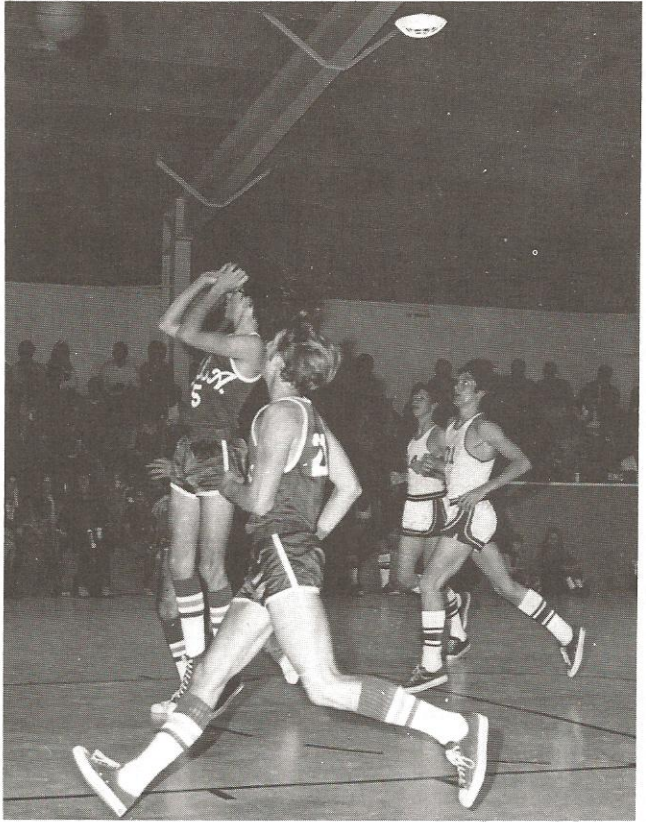

Scorekeeper: Suzanne Cummings and Timekeeper: Bill Steadman.