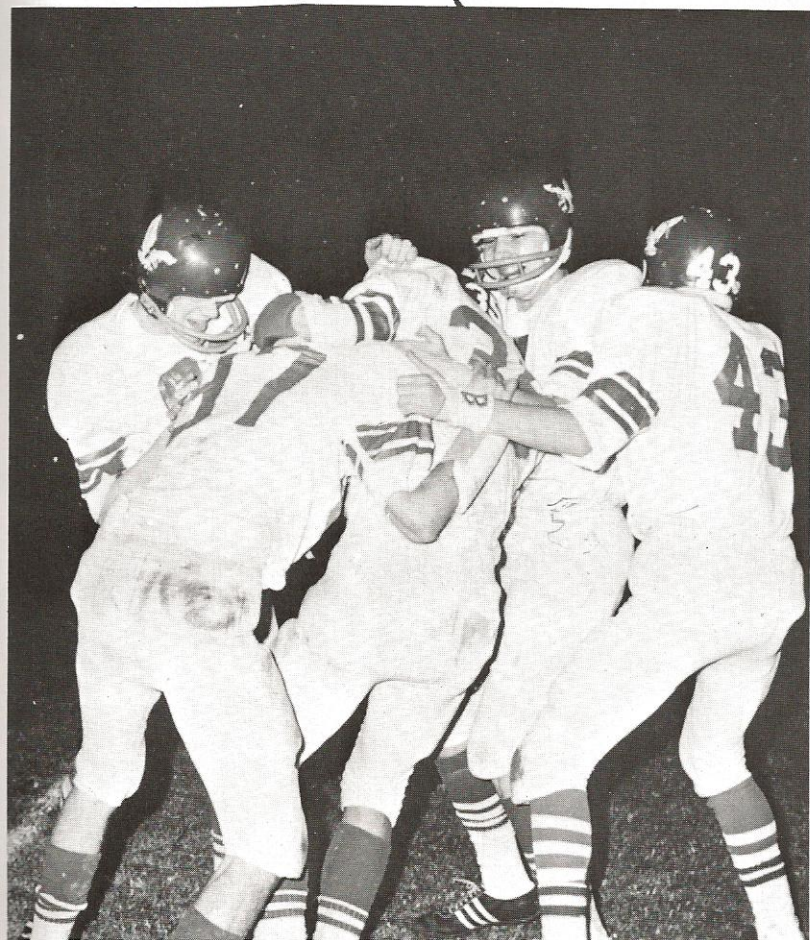

JCC 28 - James Butler Bonham 0

JCC honored the homecoming guests by defeating Bonham Academy. B. Steadman scored td's of 28 yards and 17 yards. Greg Kight scored on a 2 yard plunge and a 27 yard run. Bill Zipperer was 4 for 4 kicking extra points. Again the defense, led by Ricky Sheffield, Eric Culpepper, Mike Benton, and Tommy Hayden, played a key role.

JCC 54 - Patrick Henry 0

Putting it all together in the final game of this inaugural season, the Warhawks thoroughly thrashed the Patriots from Patrick Henry. Everyone got into the scoring act with David Rhoden scoring 2 touchdowns, Bill Steadman scoring 2, Greg Kight, Bernard Pinckney, Mike Shiell, and Mike Benton scoring one each. Bill Zipp kicked 6 extra points. Fumbles were recovered by Mark Hurlbutt and Craig Dopson. Both the offensive and defensive played exceptionally well to end the season.