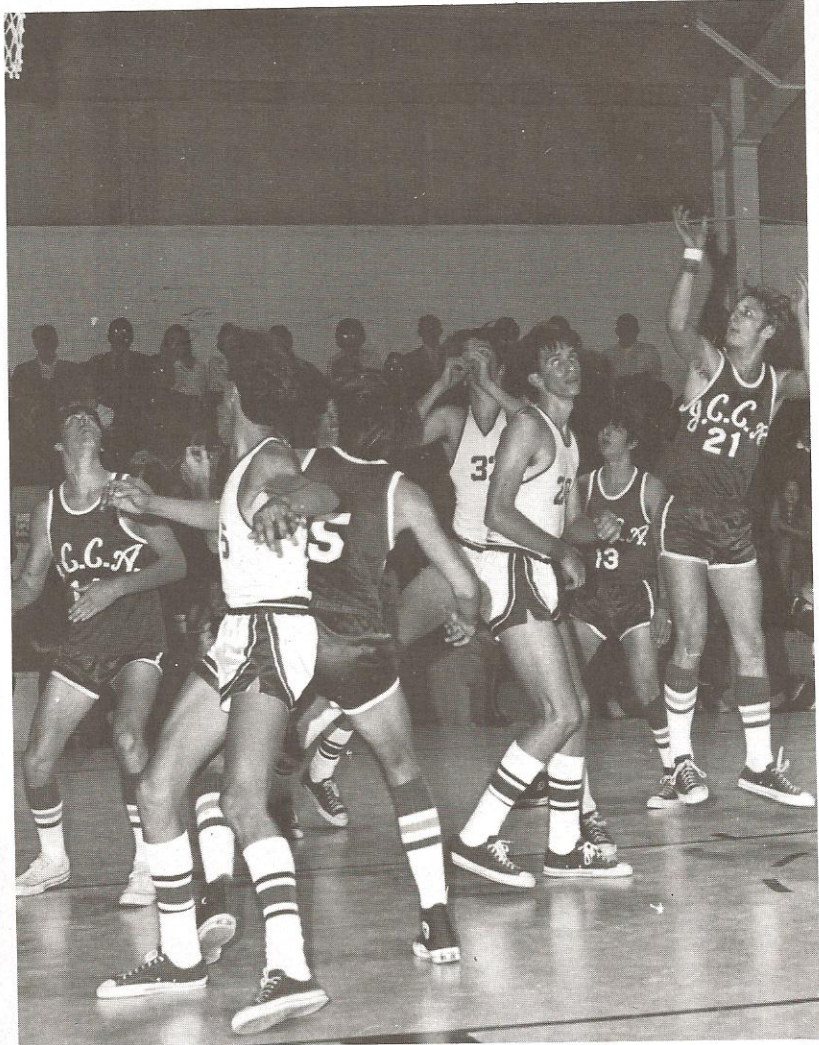

JCC 54 - Patrick Henry 0

Putting it all together in the final game of this inaugural season, the Warhawks thoroughly thrashed the Patriots from Patrick Henry. Everyone got into the scoring act with David Rhoden scoring 2 touchdowns, Bill Steadman scoring 2, Greg Kight, Bernard Pinckney, Mike Shiell, and Mike Benton scoring one each. Bill Zipp kicked 6 extra points. Fumbles were recovered by Mark Hurlbutt and Craig Dopson. Both the offensive and defensive played exceptionally well to end the season.

The Melody Makers

Vincent Fargnoli, Ricky Sheffield, Richard Smith, Bill Zipperer, Bill Francis, David Rhoden, Terry Pierce, Bernard Pinckney, Michael Shiell, Mike Benton, Tommy Hayden, Ricky Linder, Eric Culpepper. Coach Cannarella in front.

Scorekeeper: Suzanne Cummings and Timekeeper: Bill Steadman.

Richard Smith - Senior Forward
CAPTAIN

Bill Zipperer - Senior Forward
CAPTAIN

David Rhoden - Senior Guard

Mike Benton - Senior Forward

Ricky Linder - Senior Guard