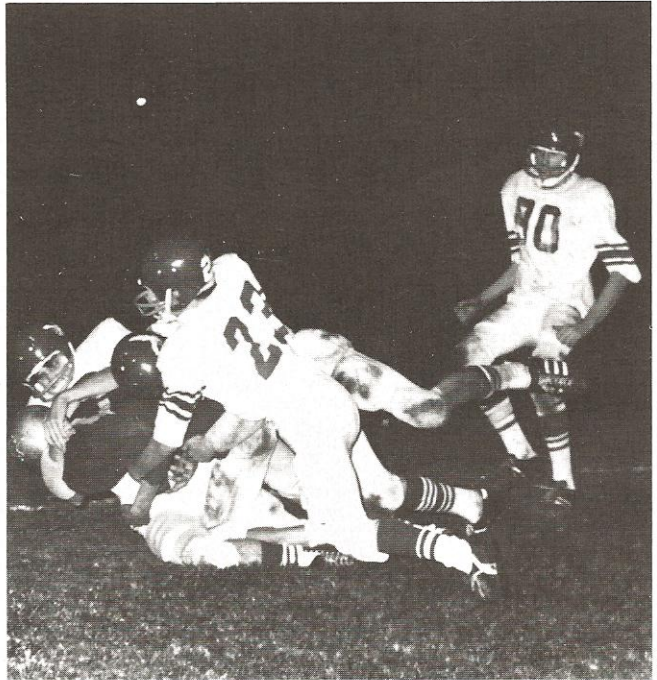

JCC 0 - James Hammond 0
On a rainy James Hammond football field JCC Played an uninspired game, losing several opportunities to score. However this proved to be the turning point in our initial season.

JCC 33 - Jefferson Davis 0
Playing against an undermanned Jefferson Davis team, Calhoun romped to a resounding victory. Greg Kight scored on a block punt, and scored again on a 9 yard run. B. Steadman scored two touchdowns on runs of 39 and 73 yards. R. Smith scored the last touchdown on a 25 yard option play. Bill Zipperer kicked 3 of 5 extra points. The offensive line led by Bugs and Nat Smith, Gary Thompson and Terry Pierce, and Randy Peters opened gaping holes throughout the affair.