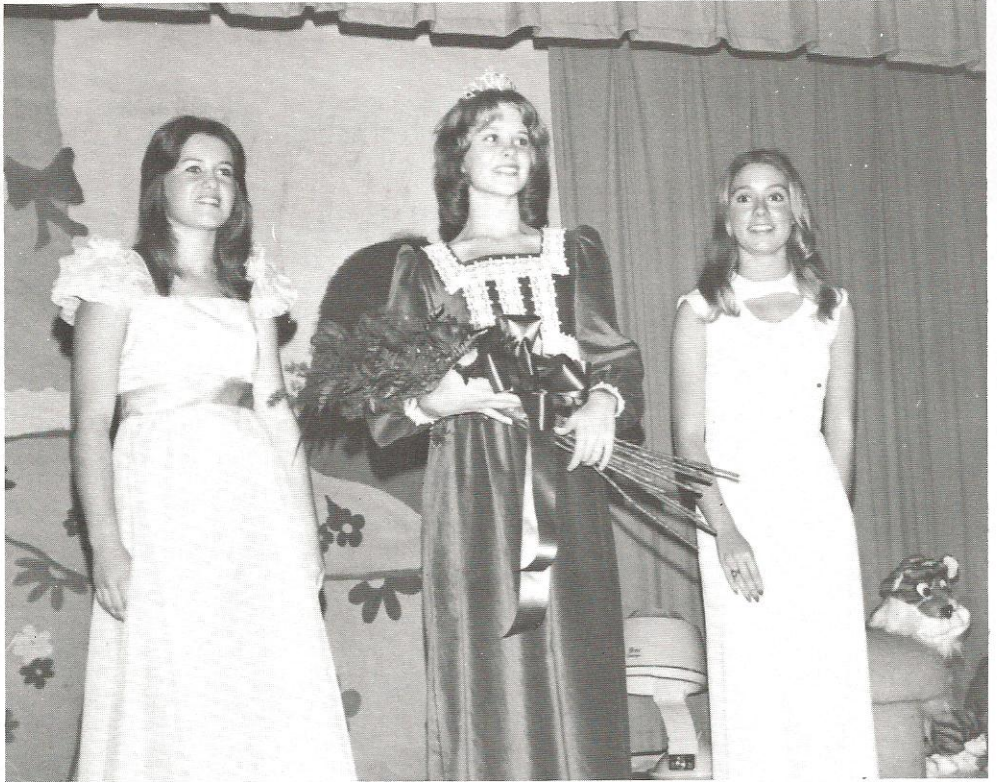

Queen Mary Tennant with runners-up Gayle Crosby and Amy Guess