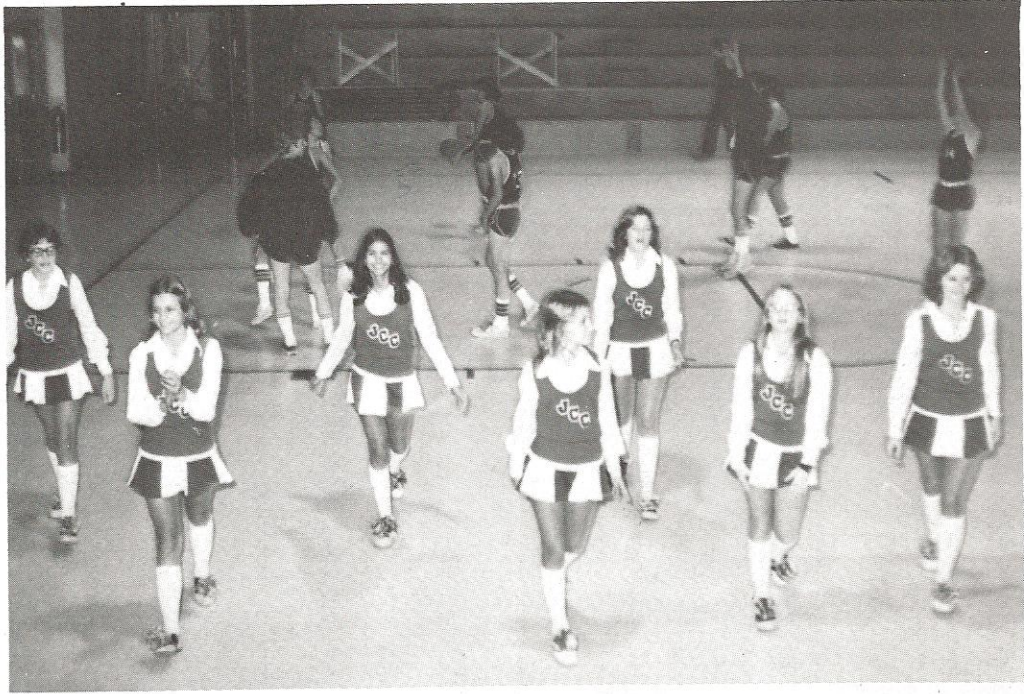

JUNIOR VARSITY CHEERLEADERS