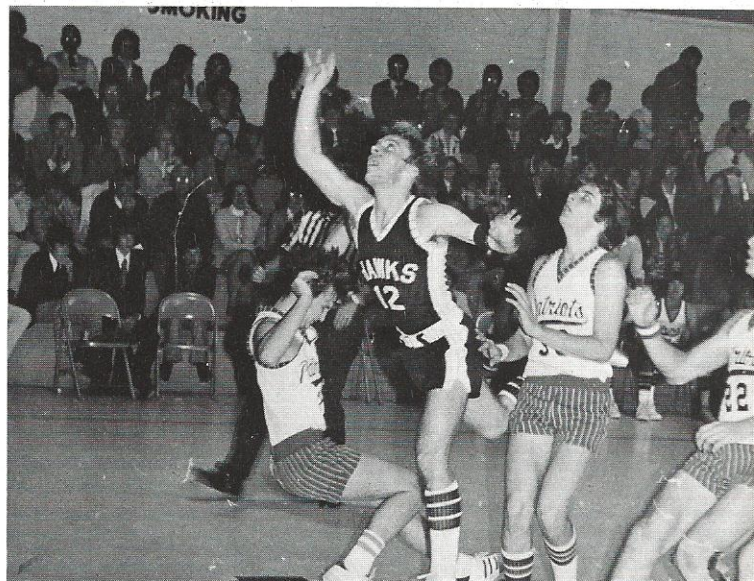

BASKETBALL '75-'76