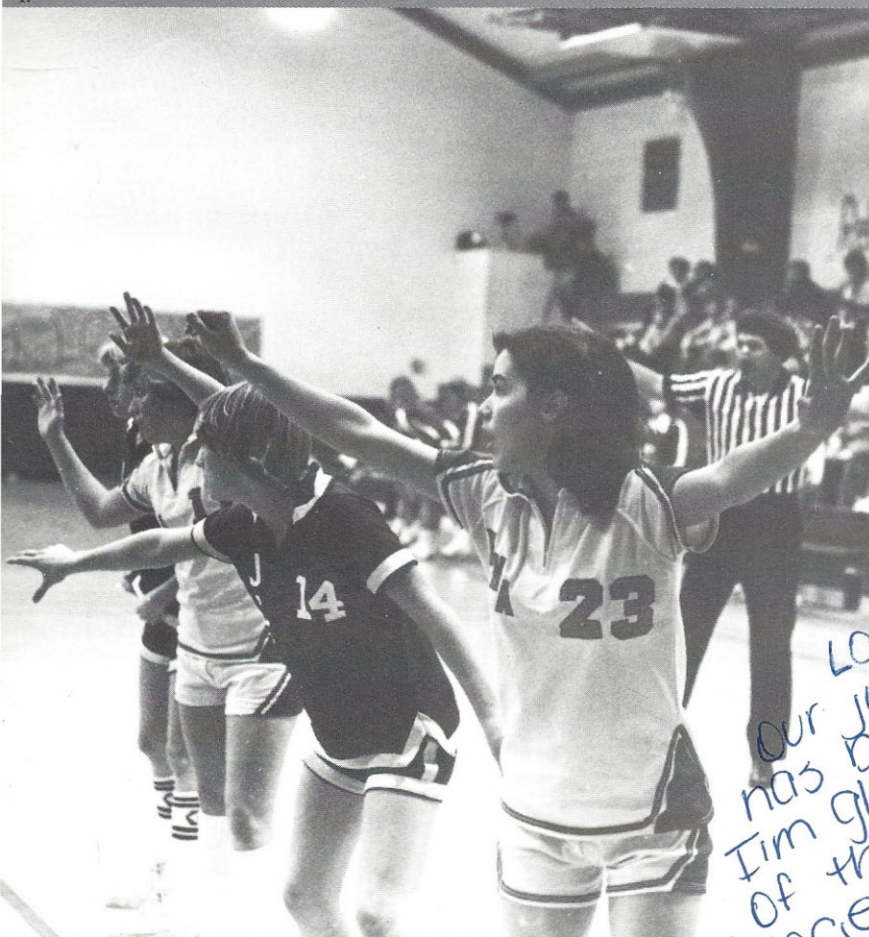

Lady Rebels Win Region — Advance to State

1. Juniors Debbie Rast and Anna Hughes double team a Hammond player, preventing the outlet pass.

2. Junior Anna Hughes adds another point to the Lady Rebel score.

3. During the Jeff Davis game, Lou Ann Haigler takes a shot over a Raider defender.

4. Team captains Elaine Caughman and Sandy Dominick meet with the officials and Hammond captains before the game.

5. Sophomore Elaine Caughman positions herself for a defensive rebound.

6. Junior Karen Lackey waits for a rebound during a free throw.

Our Logan year has been just super! Tim glad we had some of the same classes together. Your a super guy with lots of potential. Have a terrific summer. Hope to see you!