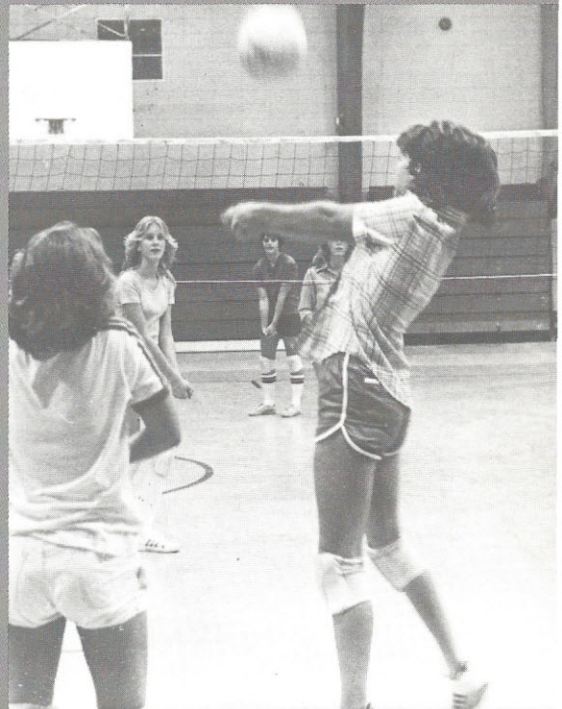

1. Concentrating on the ball, Lou Ann Haigler utilizes her powerful swing.

2. Junior Beth Martin scores a WHA run against Jeff Davis.

3. The 1979 Softball team: (First row) Lori Fogle, Pam Pratt, Kathy Booth, Lisa Hudson, Leslie Ray, Jackie Sharpe, Marie McLean, Sidney Summers (manager); Dee Bailey, Teresa Cook, Cindy Rhem, Kelly Parker, Kelly Adcox, Cheryl Bell, Karen Lackey, Susan Fogle, Coach Weyland Burns, Lou Ann Haigler, Kitty Hawkins, Sherry Mixson, Reggie Huber, Beth Martin, Tracey Kinsey.

4. The 1979 Volleyball team: (First row) Stephanie Clover, Kathy Lorick, Brooke Allen, Kate Agnew, Dalton Adden, Dee Bailey, Jenney Smith, Theresa Davis, Coach Hall, Jonnelle Hayden, Sherri Bozard, Cindy Rhem, Co-captains Beth Kirby and Beth Martin, Anne Dahlgren, Denise Goode, Manager Todd Norton.

5. During practice Anne Dahlgren readies herself to receive the volley.

6. Senior Beth Martin returns a hard spiked ball as her team members wait to assist her.

6.