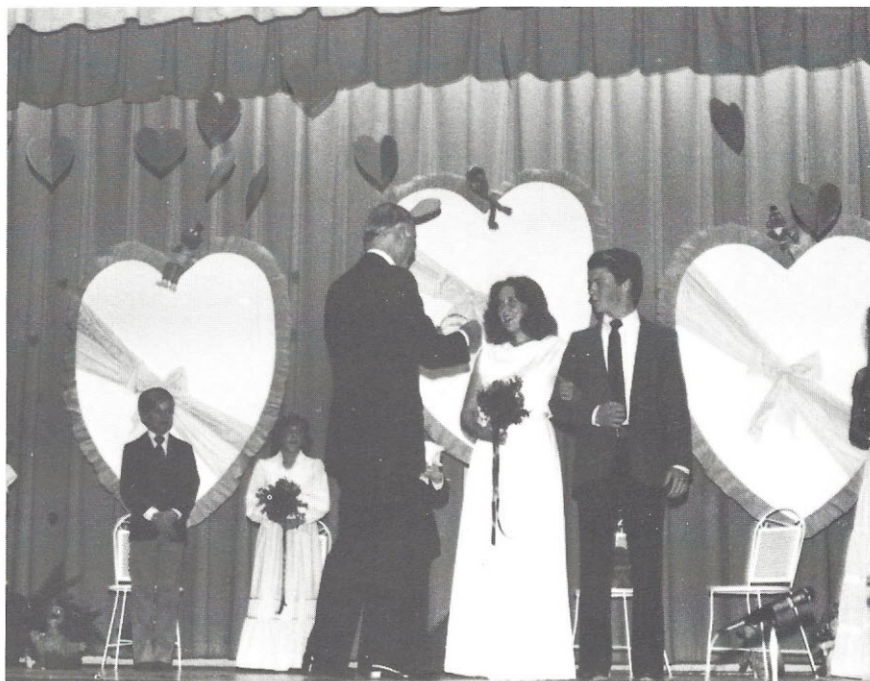

"The Rainbow Connection" Is Theme of Queen of Hearts

"The Rainbow Connection" was the theme of the 1980 Queen of Hearts. The stage was decorated with muppet characters and ferns. Mary Kate Evans was crowned the Queen of Hearts; Jodie Fogle, Upper School Princess. The Lower School Queen was Leigh Kyzer; the Lower School Princess was Kathy Cayton. Entertainment was provided by the Boys' Quartet, the Kindergarten, and other students.