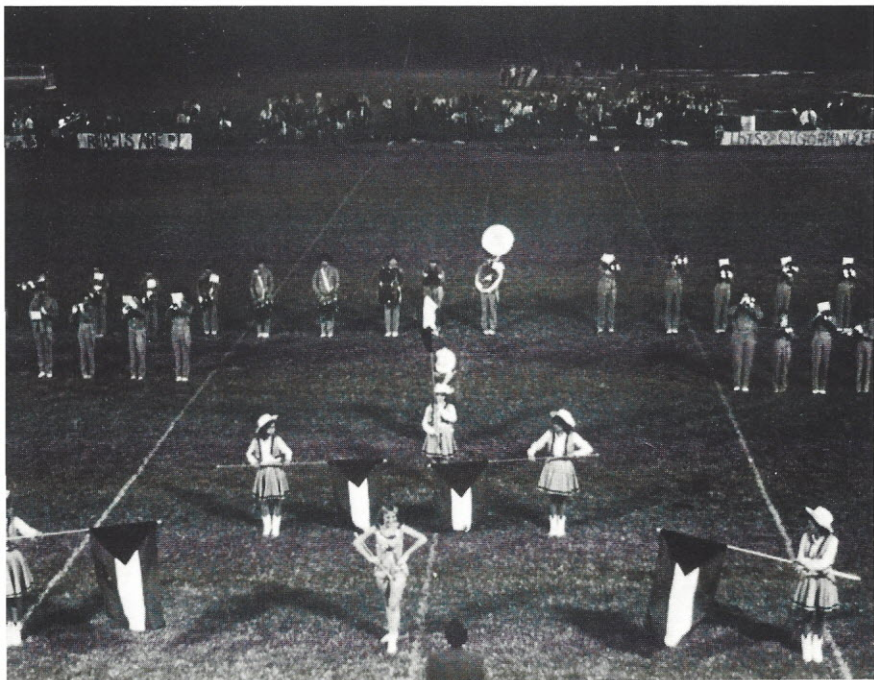

1.

1. Concert Band: Front Row: Claire Lawton, Alyssa Rutland, Angeline Ulmer, Boyce Lawton, Amanda Atwood, Susan Hutto, Will Crocker, Michael Barrs, Terri Hutto, Joe Salley, Jay Salley, Craig Cook, Tracey Ayer, Sallie Terry, Ken Creekmore; Mr. Rich, Robert Salley, Rob Fickling, Roy Shelley, Debbie Heron, Kevin Mack, Jim Mixson, Edward Rast.

2.

2. Jazz Band: Front Row: Claire Lawton, Joe Salley, Michael Barrs, Amanda Atwood, Alyssa Rutland; Robert Salley, Susan Hutto, Tracey Ayer, Ken Creekmore, Sallie Terry, Edward Rast, Jay Salley, Jim Mixson, Mr. Rich.

3. WHA's marching band offers entertainment at half-time.

4. Band Officers: Back Row: Jim Mixson, Edward Rast, Robert Salley; Ken Creekmore, Tracey Ayer, Michael Barrs; Alyssa Rutland, Claire Lawton, Susan Hutto, Terri Hutto.