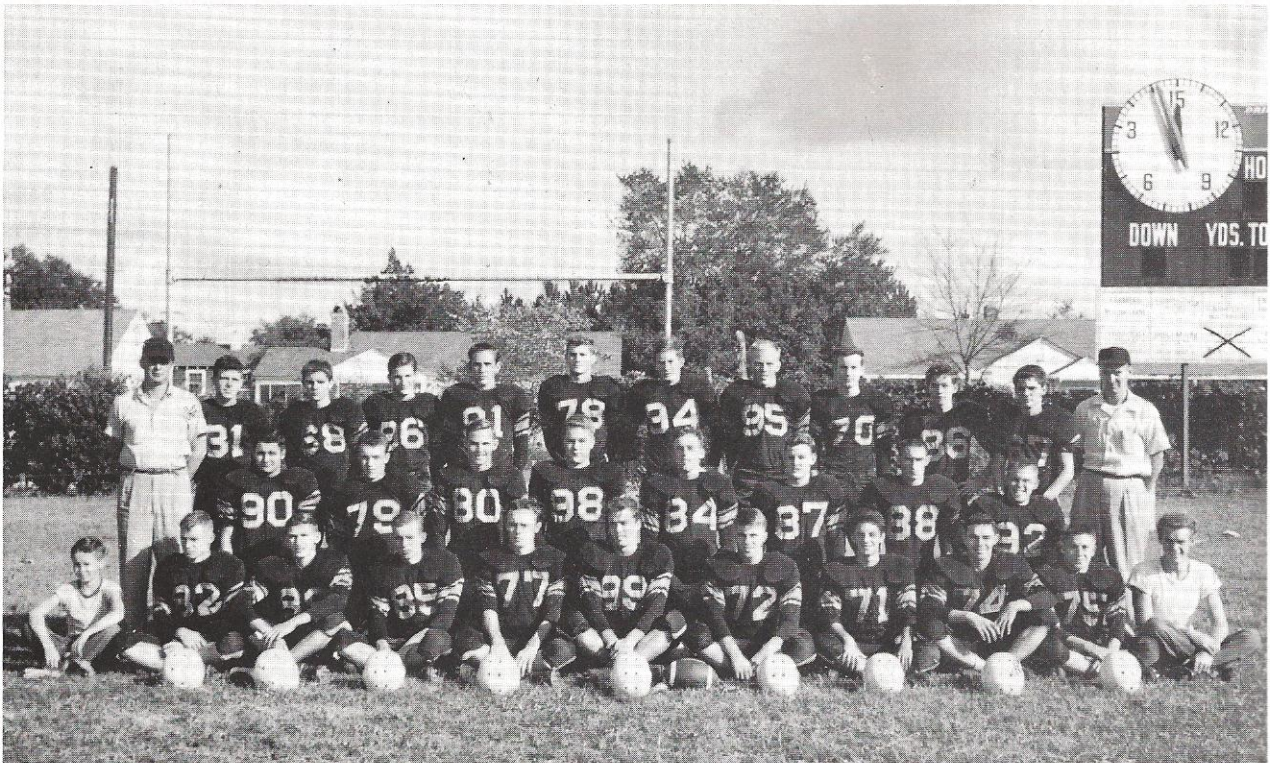

## Co-Captains

EARL DURHAM

## The Squad

First Row: Morris Cave, Water Boy; Carroll Hale, Myron Gilbert, Richard Thomas, Billy Cave, Earl Durham, Jimmy Way, Lamar Beach, Tom Hale, Billy Goodwin, Clyde Warren, Manager,  
 Second Row: Tom Murdock, Head Coach; Billy Fisk, Buzzer Durham, Bobby Hiers, Buddy Carter, Glenn Davis, Haskell Thompson, Bobby Joe Smith, Lewis Harris.  
 Third Row: Dean Simmons, Donald Beach, Tillman Evans, Cecil Hiott, James Easterlin, Madison Howell, Harold Langdale, Jack Beach, Al Altman, Ronald Beach, Roger Sturm, Assistant Coach.