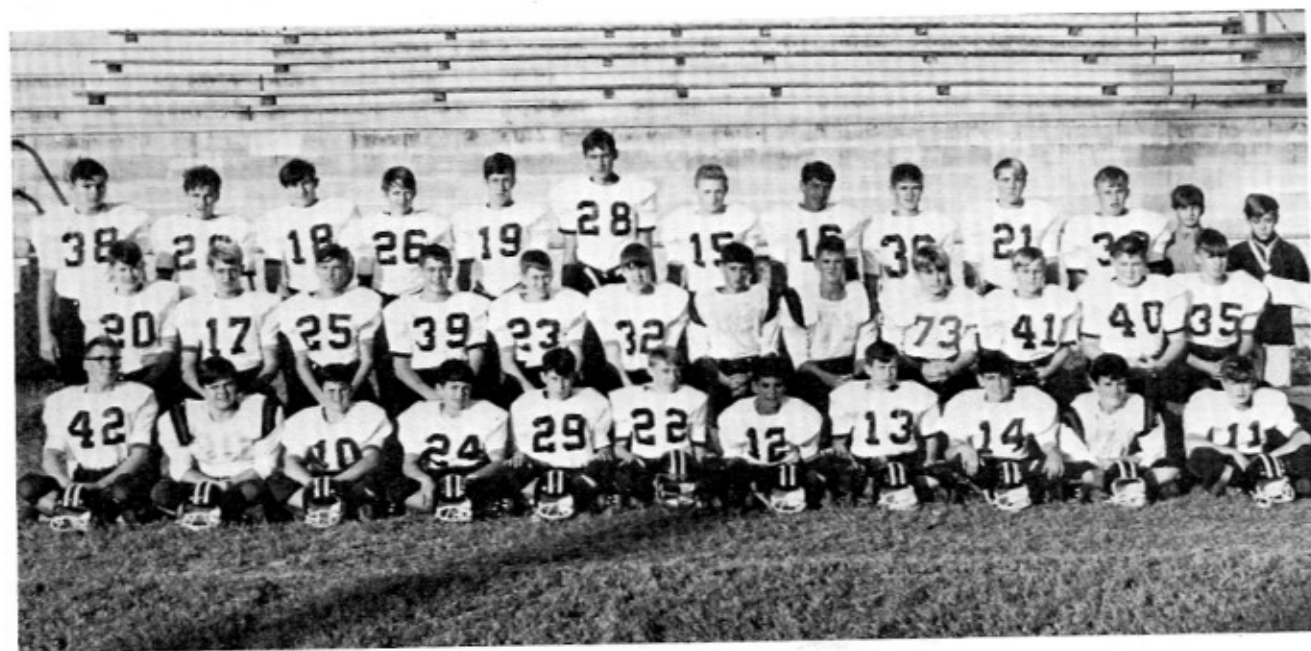

B-TEAM FOOTBALL

Chris Hawes, Jimmy Williamson, Captains.

Coach Emmet Hutto

FIRST ROW: Jack Shuman, Terry Walters, Skippy Simmons, Mike Harley, Charles Wilkinson, Nicky Bayne, Bob Reynolds, Jim Nettles, Buddy Robertson, Shawn Nettles, Earl Sanders. SECOND ROW: Mike Lack, Arnold Zipperer, Ronnie Nettles, Donnie Trussell, Jessie Drew, Richard Easterlin, Gregg Drawdy, Warren Serena, Jim Warko,

James Smoak, Adrian Bishop, Calvin Irvin. THIRD ROW: T. D. Hiers, Chris Hawes, Gale Smiley, Mike McLain, Hank Welch, Lynn Garris, Donnie Bennett, Jimmy Williamson, Raymond Berry, Pat McCollum, Danny Key, Joe McLain, manager; Pat Hamilton, manager.