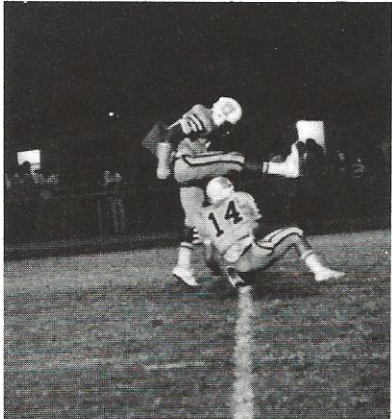

*Football*

Tight end Barry Strickland catches a two-point conversion pass.

Defensive Safety Floyd Gadsen runs back an interception against Wando.

Quarterback Benji McCoy holds for Carprice Rhone's extra point attempt.