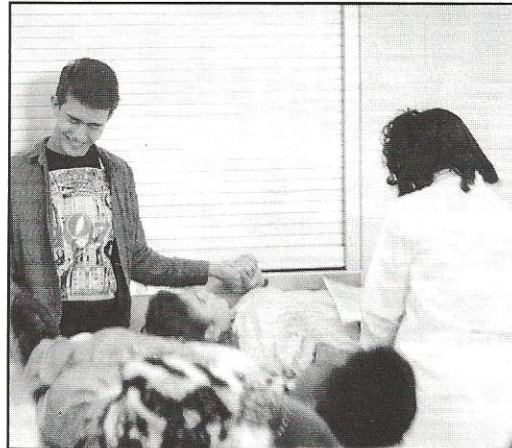

WHS STUDENTS SUPPORT RED CROSS

Volunteer Jamie Kaye passes out blood bags to donors.

Chris Sormrude looks on as his buddy Craig Kirkpatrick gives a pint of blood.

LAKE'S WELDING SERVICE

549-7127

DONALD W. LAKE
owner