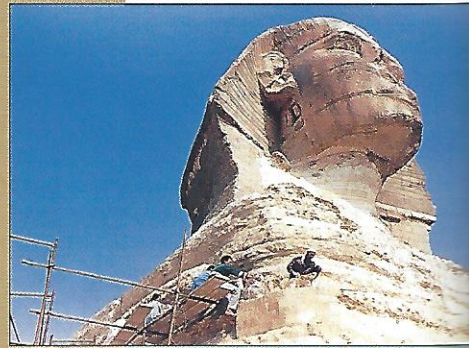

## flash

A 9,300-year-old skeleton discovered in July near Richland, Washington is the oldest and most intact set of human bones ever discovered in North America. Research is suspended, however, as the tribes from the Native American grounds where it is found claim the skeleton as an ancestor and want the bones buried.

Videogame giant Nintendo releases its long-awaited Nintendo 64, a new hardware system that draws players into the game and moves three times faster than any existing system.

An expedition to raise the *Titanic*, the legendary "unsinkable" ocean liner that sank on its maiden voyage in 1912, from its North Atlantic grave more than two miles deep, ends in failure in August due to rough seas.

American astronaut Shannon Lucid (right) spends 188 days in space, breaking American space endurance records after joining the crew of the Russian space station *Mir*.

Egyptians begin work to preserve the Great Sphinx from the ravages of wind, pollution and time. The 4,500-year-old statue is located in Giza near the giant pyramids.