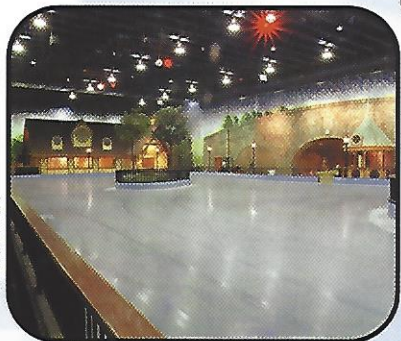

PhotoFest

PhotoFest

Deerwark Television

▲ Set in 1980, the critically acclaimed NBC show "Freaks and Geeks" follows two groups of teens trying to make their way through high school.

▲ The long-awaited prequel *Star Wars: Episode I The Phantom Menace* hits theaters in May 1999, taking in a record-breaking \$28.5 million on its opening day and going on to gross more than \$420 million.

Six Flags Great Adventure

▲ Medusa, the world's first floorless roller coaster, opens in August at Six Flags Great Adventure in New Jersey. The 4,000-foot, toe-dangling ride has enough drops, loops, rolls and corkscrews to thrill every rider.

AP/Wide World Photos

▲ In September, the New Roc City entertainment center opens in New York. The complex includes an amusement park ride on the roof, two skating rinks, 19 movie screens, restaurants, an arcade, a health club, a supermarket and a hotel.