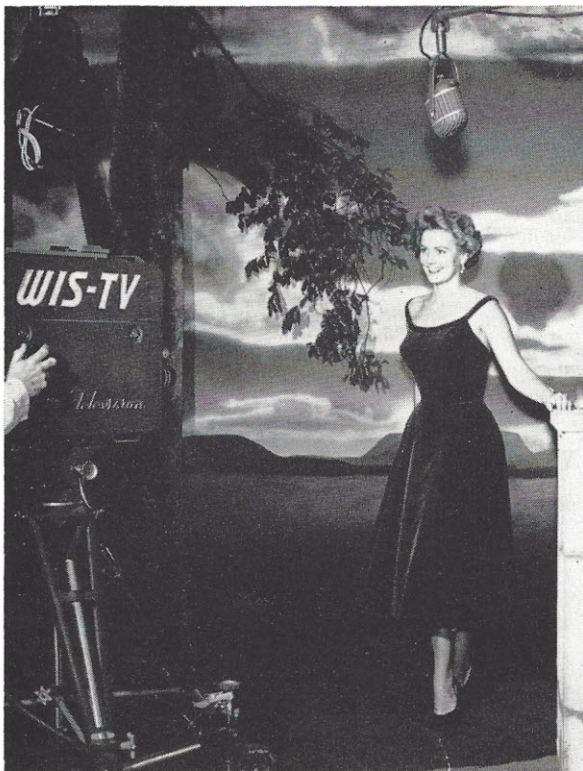

PRESENTING

Miss Sherry Clark

Sponsored by

CADET BILL FINCHER

as

MISS CARLISLE
1956

Judged by
MIRIAM STEVENSON
Miss Universe, 1955