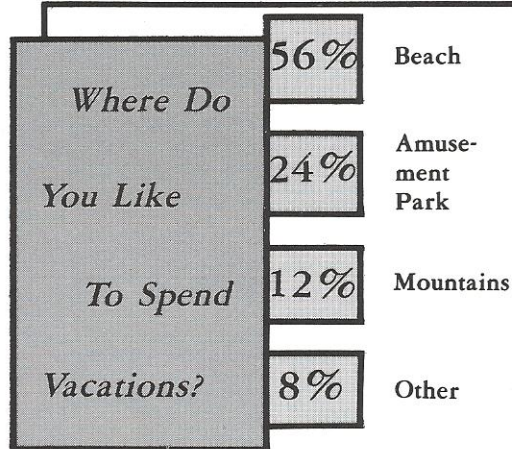

U At A Glance

In response to Mrs. Hawes' question, several students raise their hands, waiting to be called on.