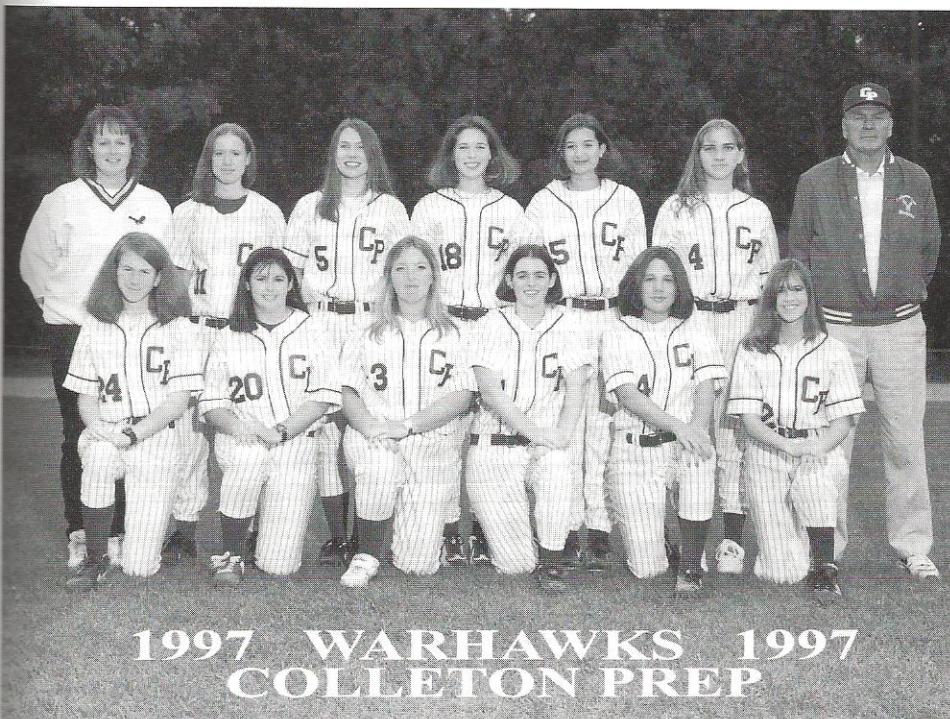

Christy and Cara take a well deserved break after playing in the extreme heat.

1997 Varsity Softball: (bottom row) Emily White, Karen Bridge, Amy Joyner, Christy Fagnoli, Kelly Smith, Becky Mixson. (top row) Coach Wendy Strickland, Nicki Wise, Cara Valentine, Nicole Robertson, Jess Clamp, Stephanie Hinton, Coach Jim Harmon.