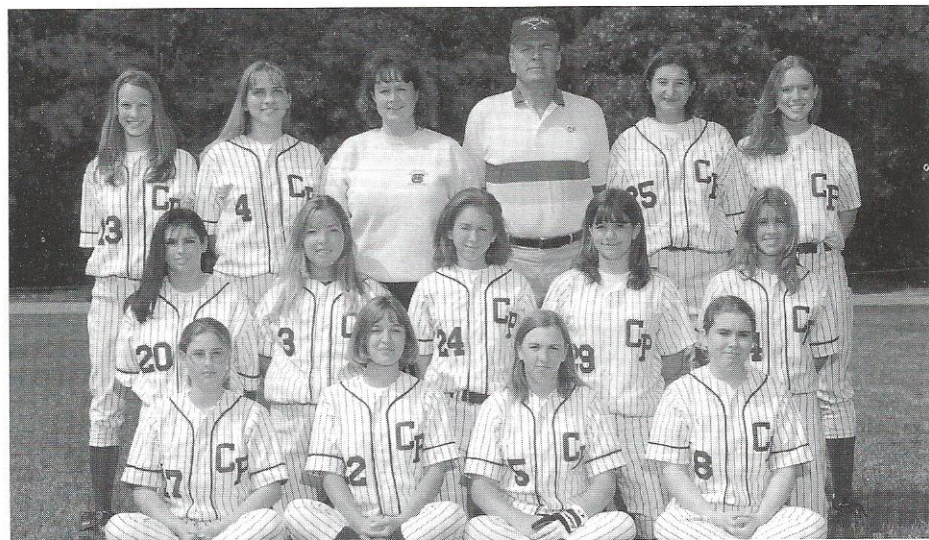

Alright girls let's go, here we go...

Softball 1998

The 1998 softball team had a rough season. Losing several key players and the inexperience of the team hurt them all season. It took a long time for the team to learn to play together. Throughout the year the girls made the best of what they had and became close friends. They hope to do better next year as they are switching to fast pitch play.

Ashley Smith looks to her glove for a little help.

Stephanie Hinton and Kristy Jarvis cheer for their teammates.

1998 Softball Team: Sloane Upchurch, Stephanie Hinton, Coach Wendy Strickland, Coach Jim Harmon, Jess Clamp, Nicki Wise, Karen Bridge, Amy Joyner, Emily White, Ashley Smith, Becky Mixson, Kristy Jarvis, Amber Bennett, Mary Beth Bolt, Tasha Barton