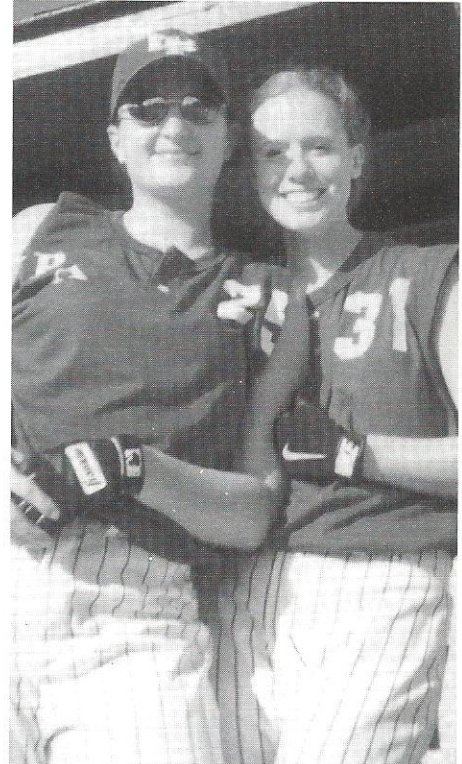

Tasha Barton and Jess Clamp watch their opponents warm up before the game.

Jess Clamp and Nicki Wise take time out to smile for the camera.

Even during the most tense moments of the game, these girls can stop and smile for the camera.

Mrs. Harmon took stats for the team this year while Mrs. Wendy Strickland was assistant coach.