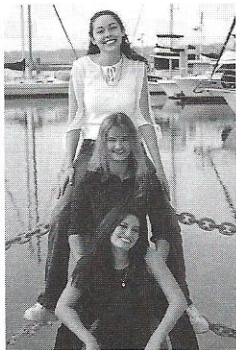

Drew and Stewart find a new friend to share drinks with.

Terri-Lyn, Michael, and Sarah pose for the camera in their stylish hats.

Boone always slips into the pictures!

Caught in the act!

Bugged out?

Should have used Preparation H.

Terri-Lyn, Ashley, and Samantha pose for a pic.

A group of the senior guys just hangin' out.

Sarah, Terri-Lyn, and Abbie sitting down after a long walk.

Jim, Daniel, and Terri-Lyn get ready to go on their adventure.

A group of seniors wait patiently for their food to come.