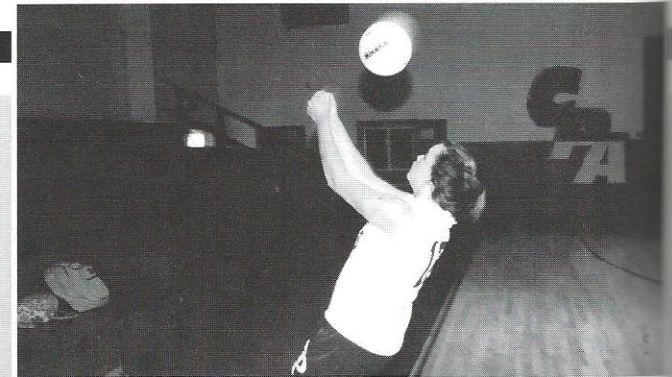

Varsity Volleyball

Coach Natalie White

Right: Mandy McLaine goes up for a spike against the Holly Hill defender.

Below: Courtney Johnson moves in front of the spike to keep the ball alive, as Lindsey Creech and Mandy McLaine watch in anticipation.

Bottom Right: Cam Ulmer hustles to save the ball from landing out of bounds.

Above: Mandy McLaine calls the ball while Lindsey Creech is there for back up.

Left: Hannah Morgan gets a dig from the Holly Hill hitter.