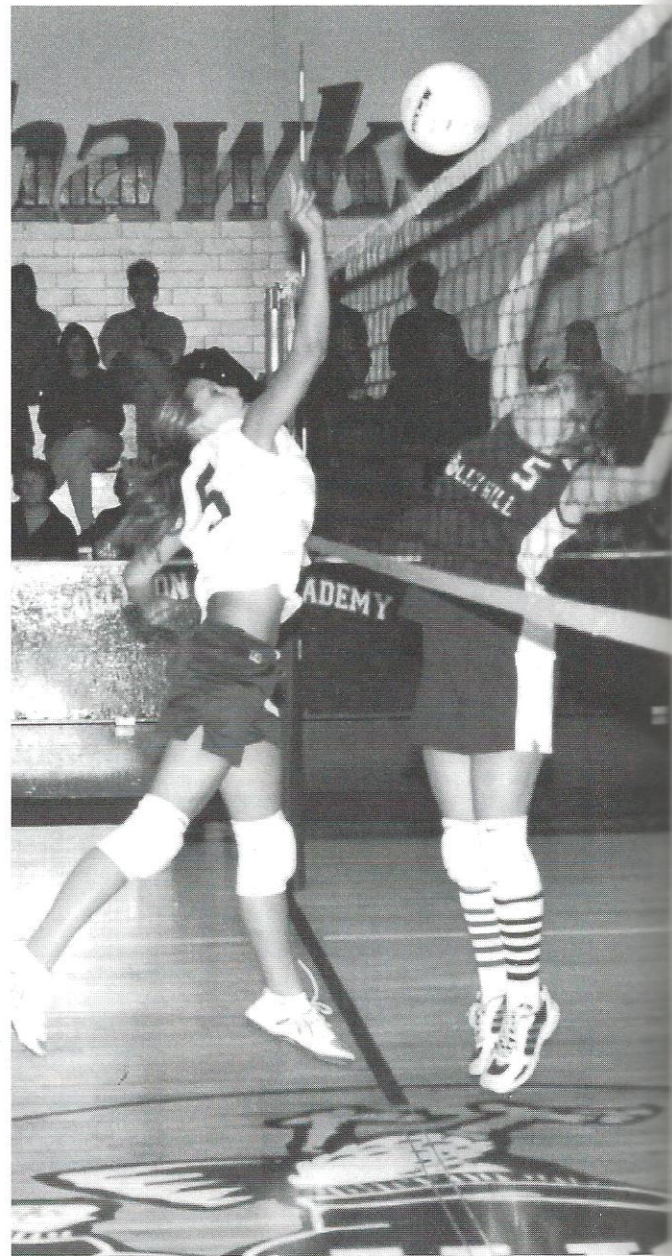

Varsity Volleyball

Coach Natalie White

Right: Mandy McLaine goes up for a spike against the Holly Hill defender.

Below: Courtney Johnson moves in front of the spike to keep the ball alive, as Lindsey Creech and Mandy McLaine watch in anticipation.

Bottom Right: Cam Ulmer hustles to save the ball from landing out of bounds.

Above: Mandy McLaine calls the ball while Lindsey Creech is there for back up.

Left: Hannah Morgan gets a dig from the Holly Hill hitter.