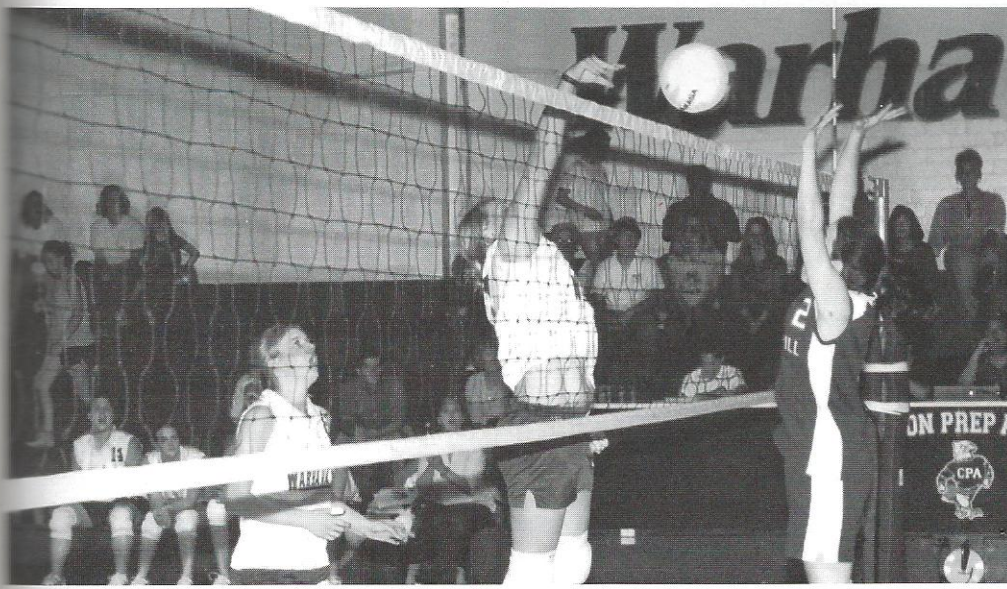

Left: 2003 Team Photo--Top--Courtney Johnson, Mandy McLaine, Cam Ulmer, Elizabeth Griffith, Mallory Hogan, Courtney Stroble, Christina Babb. Bottom--Lauren Floyd, Lindsey Creech, Katie Dysart, and Hannah Morgan. Coach--Mrs. Natalie White.

Above: Christina Babb "gets low" for a ball.

Left: Mallory Hogan jumps and slams the ball down at the Holly Hill player, as Christina Babb covers.

Above: Courtney Johnson jumps up and hits the ball at the other team.

Right: Lindsey Creech makes a pass to the center of the court in an attempt to win the point.

Above: Mallory Hogan jumps up in an attempt to block the ball. Meanwhile the rest of the Lady Hawks are getting down and ready for the ball.