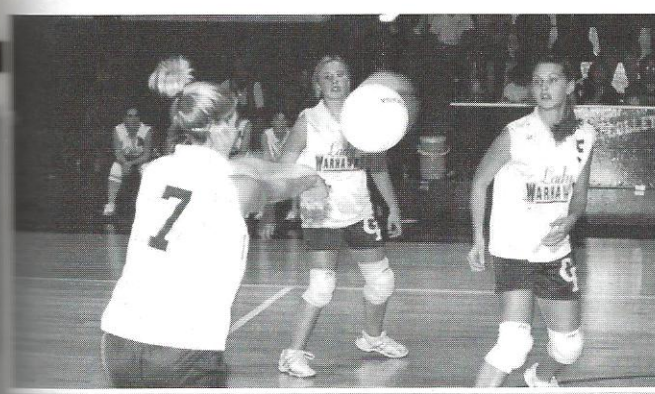

Left: 2003 Team Photo--Top--Courtney Johnson, Mandy McLaine, Cam Ulmer, Elizabeth Griffith, Mallory Hogan, Courtney Stroble, Christina Babb. Bottom--Lauren Floyd, Lindsey Creech, Katie Dysart, and Hannah Morgan. Coach--Mrs. Natalie White.

Above: Christina Babb "gets low" for a ball.

Left: Mallory Hogan jumps and slams the ball down at the Holly Hill player, as Christina Babb covers.

Above: Courtney Johnson jumps up and hits the ball at the other team.

Right: Lindsey Creech makes a pass to the center of the court in an attempt to win the point.

Above: Mallory Hogan jumps up in an attempt to block the ball. Meanwhile the rest of the Lady Hawks are getting down and ready for the ball.