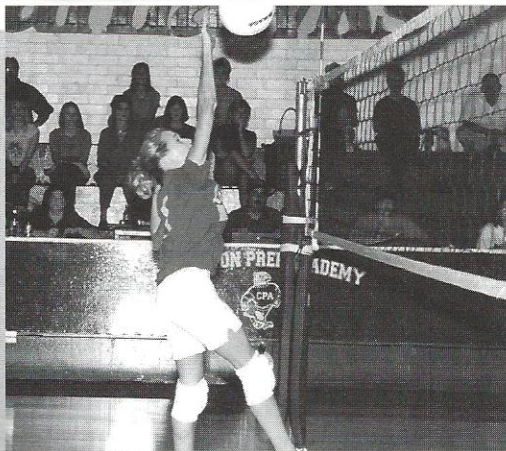

JV Volleyball

Coach Natalie White

Right: Sitting-- Danielle Williams, Whitney Nettles, Alicia Barnes, Joslyn von Kaenel. Standing--Tindall Pryor, Kayla Needham, Andrea Singletary, Schuyler Still, Jami Benton, Ellie Campbell, Anna Adkins, Payton Frazier, and Gretchen Rhoden.

Below right: Payton Frazier returns the volley.

Above: Tindall Pryor returns the ball over the net.

Above: Danielle Williams reaches high for the spike.

Above: Anna Adkins dives to save the ball and the game.