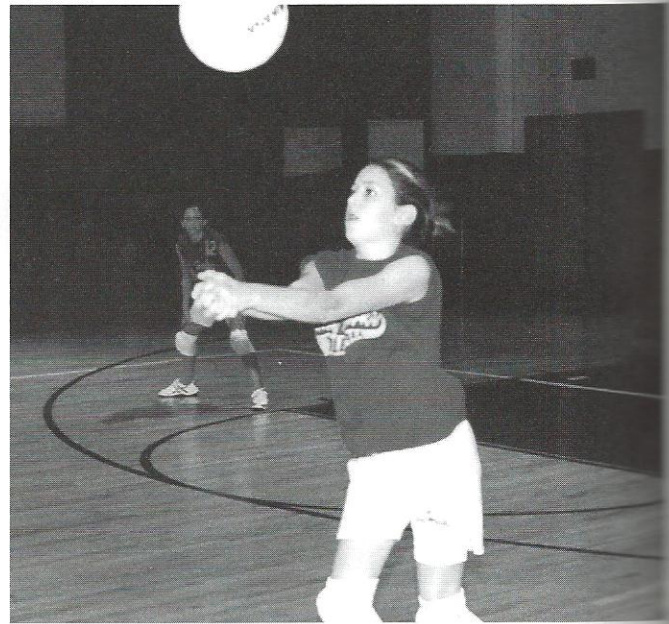

JV Volleyball

Coach Natalie White

Right: Sitting-- Danielle Williams, Whitney Nettles, Alicia Barnes, Joslyn von Kaenel. Standing--Tindall Pryor, Kayla Needham, Andrea Singletary, Schuyler Still, Jami Benton, Ellie Campbell, Anna Adkins, Payton Frazier, and Gretchen Rhoden.

Below right: Payton Frazier returns the volley.

Above: Tindall Pryor returns the ball over the net.

Above: Danielle Williams reaches high for the spike.

Above: Anna Adkins dives to save the ball and the game.