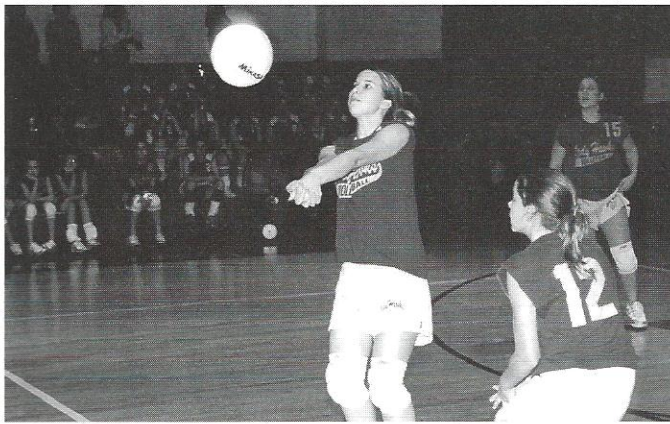

JV Volleyball

Coach Natalie White

Right: Sitting-- Danielle Williams, Whitney Nettles, Alicia Barnes, Joslyn von Kaenel. Standing--Tindall Pryor, Kayla Needham, Andrea Singletary, Schuyler Still, Jami Benton, Ellie Campbell, Anna Adkins, Payton Frazier, and Gretchen Rhoden.

Below right: Payton Frazier returns the volley.

Above: Tindall Pryor returns the ball over the net.

Above: Danielle Williams reaches high for the spike.

Above: Anna Adkins dives to save the ball and the game.