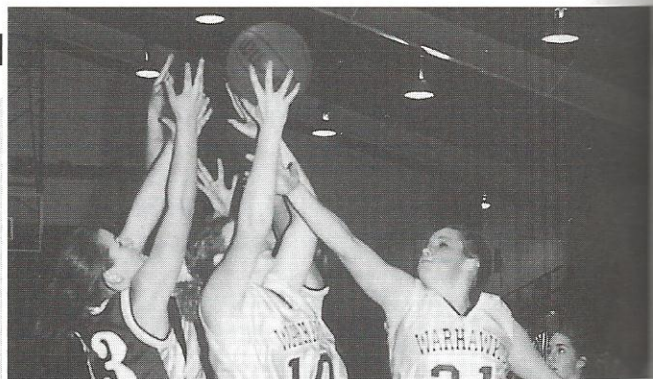

Varsity Girls' Basketball

Coach Dawn Rizer

Top Right: Brie McCullough gets around a defender and drives to the basket.

Right: Team Photo-Kneeling-Laura Rizer, Adrienne Rizer, Brie McCullough, Danielle Kisher, and Amanda Morgan. Standing-Christina Babb, Courtney Stroble, Mallory Hogan, Mindy Martin, Emily McKay, and Mandy McLaine.

Below: Emily McKay grabs the rebound and attempts to put it back up for a basket.

Above: Guard Mandy McLaine dribbles to the outside and sets up the offense.

Right: Coach Rizer exercises her vocal authority during the first half of the game.