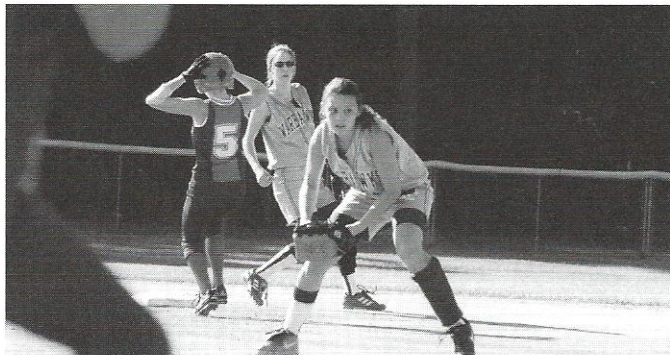

# VARSITY SOFTBALL

Coach Matt Hogan

Below: Lindsey Benton stands in formation to try to make a home run to score more points for the Lady War Hawk team.

Right: Mandy McLaine focuses and waits for the ball to come towards her so she can throw it to the pitcher.

Above: Christina Babb takes a good look out in the field to see where she wants to make the ball go.

Left: 2003 Team  
 Ground: Heather Nettles, Mindy Marsh  
 Middle: Stacy Hutto, Allison McCullough, Lindsey Creech, Amanda Morgan  
 Standing: Courtney Johnson, Mandy McLaine, Christina Babb, Mallory Hogan, Courtney Stroble, and Lindsey Benton