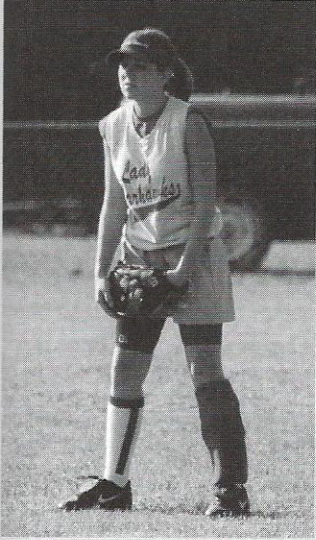

# JV Softball

Below: Team Photo--Sitting--Kennedy Gibson and Kate Cannon. Kneeling--Megan Kinard, Anna Adkins, Katie Dysart, Courtney Bishop, and Stacy Hutto. Standing--Hannah Morgan, Jami Benton, Cam Ulmer, Elizabeth Griffith, Michelle Gruber, Leslie Lawson, Andrea Singletary, and Nicole Smith.  
Below Left: Katie Dysart patiently waits for a ball to come to her in right field.

Above: Anna Adkins starts her wind up before pitching the ball. Meanwhile, Jami Benton gets down and ready for the ball.

Right: While on third base, Courtney Bishop watches the pitcher with anticipation.