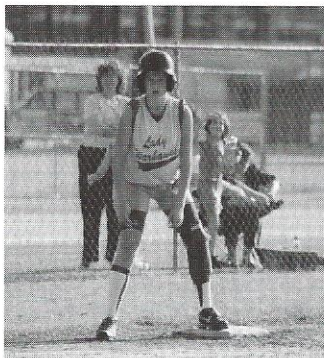

# JV Softball

Below: Team Photo--Sitting--Kennedy Gibson and Kate Cannon. Kneeling--Megan Kinard, Anna Adkins, Katie Dysart, Courtney Bishop, and Stacy Hutto. Standing--Hannah Morgan, Jami Benton, Cam Ulmer, Elizabeth Griffith, Michelle Gruber, Leslie Lawson, Andrea Singletary, and Nicole Smith.  
Below Left: Katie Dysart patiently waits for a ball to come to her in right field.

Above: Anna Adkins starts her wind up before pitching the ball. Meanwhile, Jami Benton gets down and ready for the ball.

Right: While on third base, Courtney Bishop watches the pitcher with anticipation.