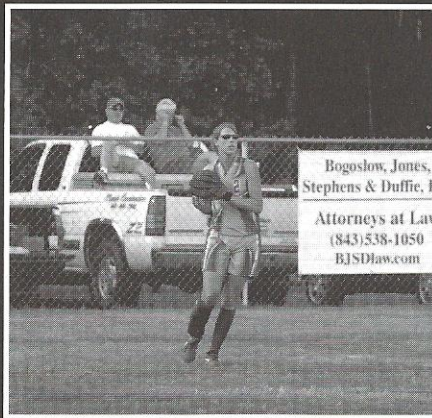

# Lady War Hawk Varsity Softball

Kate Cannon; First Base

Mindy Marsh; Pitcher

Hannah Morgan; Left Field

Payton Frasier; Short Stop

Lindsey Benton; Center Field

Anna Adkins; Second Base

Heather Nettles; Third Base