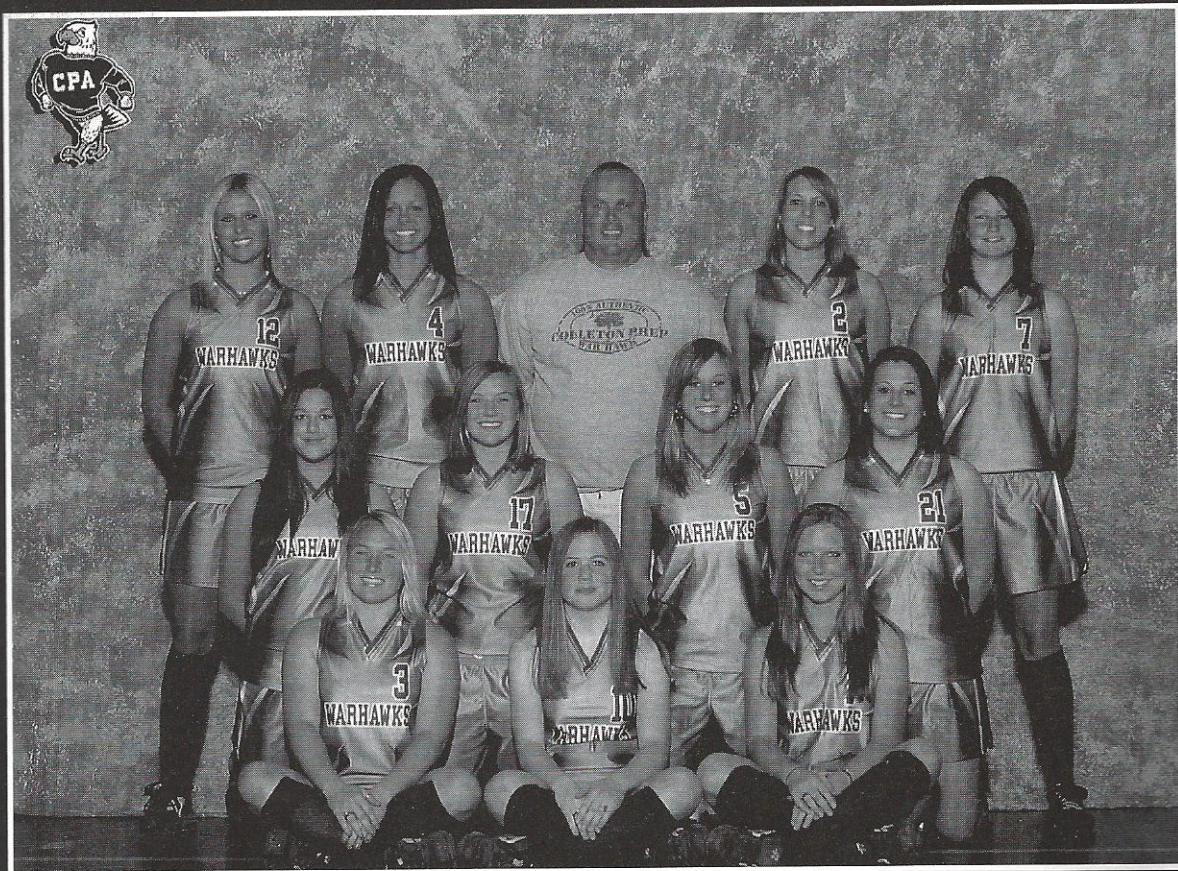

2006 SCISA STATE CHAMPS!

Standing (L to R): Courtney Johnson, Michelle Gruber, Coach James Brown, Lindsey Benton, Leslie Lawson. Kneeling: Payton Frazier, Courtney Bishop, Hannah Morgan, Anna Adkins. Sitting: Mindy Marsh, Kate Cannon, Heather Nettles.

Anna Adkins high fives Mindy Marsh as her teammates look on.

Heather Nettles assures the other girls that they can win this game.