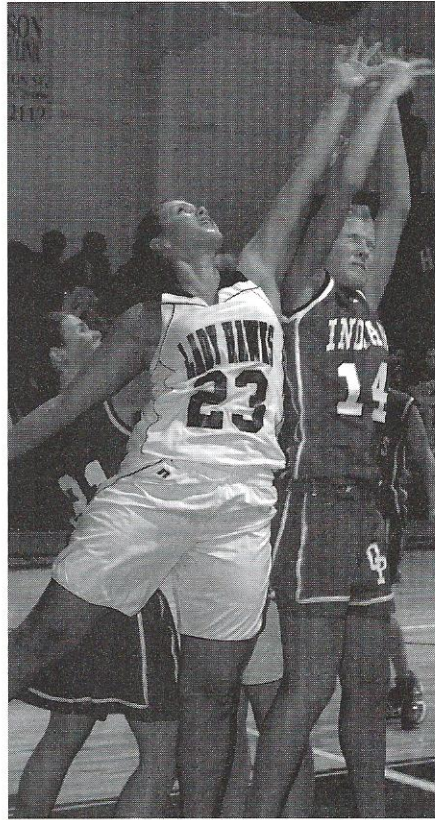

The lady hawks...

Above left: Lanie Utsey looks for help from one of her team mates. Above center: Senior Michelle Gruber shows #14 from OP who is the tallest. Above right: Lindsey Benton sprints after a loose ball. She grabbed it and scored a basket!

Above: Junior Anna Adkins makes a beautiful pass to #4, Senior Courtney Johnson.

Left: Michelle Gruber, Hannah Morgan, Courtney Johnson, Danielle Williams, and Michelle Gruber make the perfect combination to increase our score in the second period.