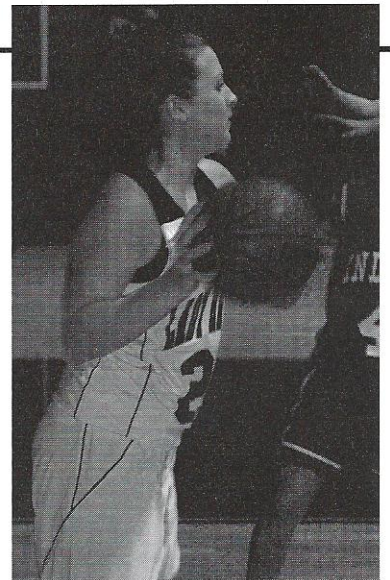

The lady hawks...

Above left: Lanie Utsey looks for help from one of her team mates. Above center: Senior Michelle Gruber shows #14 from OP who is the tallest. Above right: Lindsey Benton sprints after a loose ball. She grabbed it and scored a basket!

Above: Junior Anna Adkins makes a beautiful pass to #4, Senior Courtney Johnson.

Left: Michelle Gruber, Hannah Morgan, Courtney Johnson, Danielle Williams, and Michelle Gruber make the perfect combination to increase our score in the second period.