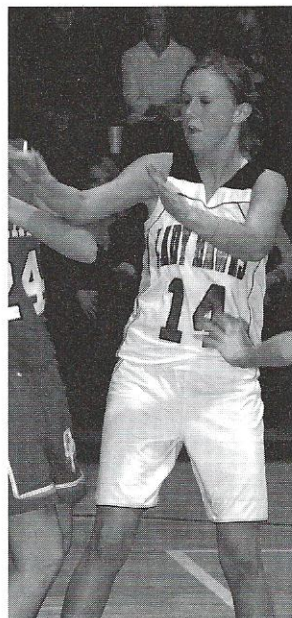

The lady hawks...

Above left: Lanie Utsey looks for help from one of her team mates. Above center: Senior Michelle Gruber shows #14 from OP who is the tallest. Above right: Lindsey Benton sprints after a loose ball. She grabbed it and scored a basket!

Above: Junior Anna Adkins makes a beautiful pass to #4, Senior Courtney Johnson.

Left: Michelle Gruber, Hannah Morgan, Courtney Johnson, Danielle Williams, and Michelle Gruber make the perfect combination to increase our score in the second period.