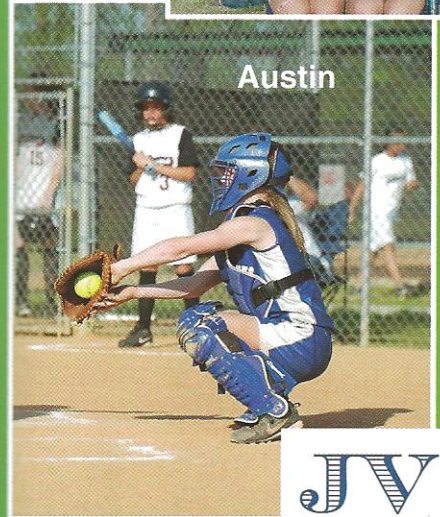

2008 Hawks
Back (l to r): Hannah Syfrett, Michelle Pye, Coach Reynolds, Coach Adkins, Coach Beach, Tabor Copeland, Kendall Jumper. Front: Amber Reeves, Chelci Beach, Courtney Kramer, Austin Utsey, Laura Reynolds, Jaime McLaine.

Tabor

JV GIRLS SOFTBALL