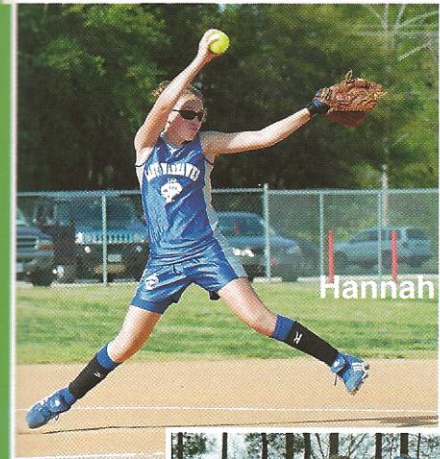

Hannah & Michelle

2008 Hawks
 Back (l to r): Hannah Syfrett, Michelle Pye, Coach Reynolds, Coach Adkins, Coach Beach, Tabor Copeland, Kendall Jumper. Front: Amber Reeves, Chelci Beach, Courtney Kramer, Austin Utsey, Laura Reynolds, Jaime McLaine.