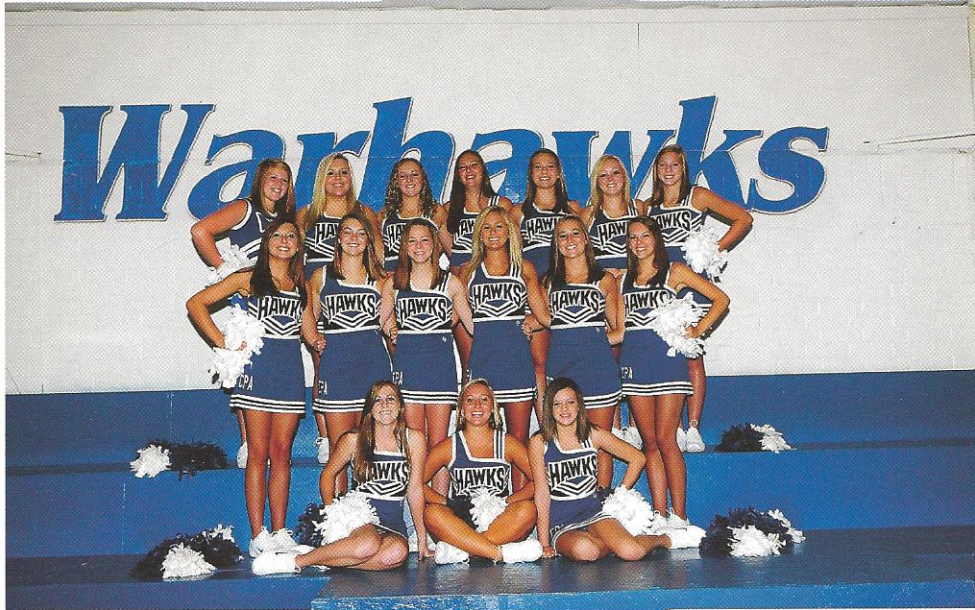

Varsity Cheerleading

2010

Top Row-Olivia Burtram, Caroline Hayden, Courtney Kramer, Madeline Hill, Hannah Syfrett, Whitney Rahn, Ellis Ann Frank

Middle Row-Gina Strickland, Ashlyn Polk, Amanda Lemacks, Katie Osteen, Laura Reynolds, Allie Murdaugh

Bottom Row- Laura Craven, Sarah Adkins, Cameron Schrimpf