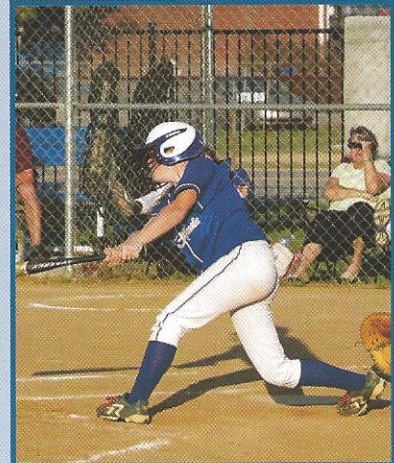

# Varsity Softball

Top Row (L to R): Asst. Coach Matt Hogan, Jaime McLaine, Madeline Hill, Kendall Jumper, Sarah McDonald, Hannah Syfrett, Head Coach Mallory Crawford; Bottom Row (L to R): Laura Reynolds, Brittan Carter, Taylor Hoff, Laura Craven, Courtney Kramer, Ashlyn Polk

Top to bottom, left to right: Kendall Jumper is ready at third; Ashlyn Polk throws from the outfield; the infield huddles before the next play; Laura Craven connects with the pitch; Catcher Laura Reynolds prepares for the pitch