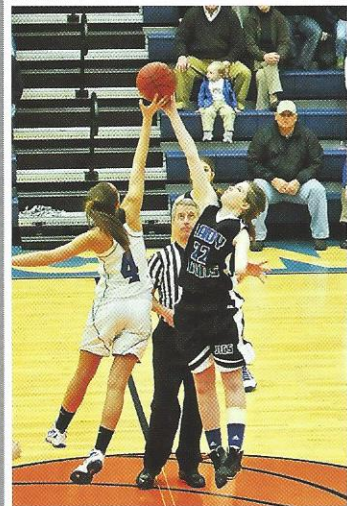

2014 SCISA A STATE CHAMPIONS

Thank you to Coach Morehead for a great season and finishing as State Champs

Lauren Smyly could not think of a better way to end her basketball career

Shelly McDonald reaches to grab the ball from the opposing team

(Above Left): Senior Captain, Laura Reynolds, drives to the basket for a difficult jump shot. Laura was named to the State Tournament team, Region Player of the Year, and Region Tournament MVP. (Above Middle): Jaime McLaine won every jump ball the entire season. Jaime was named to the Region Tournament team. (Above Right): Senior Captain, Madeline Hill led the team in rebounds. Madeline was named to the All-Region team and State Tournament team.