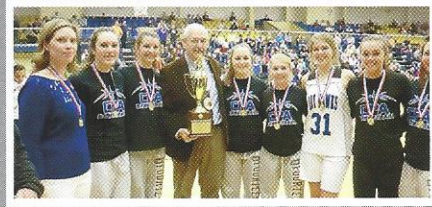

2014 SCISA A STATE CHAMPIONS

Thank you to Coach Morehead for a great season and finishing as State Champs

Lauren Smyly could not think of a better way to end her basketball career

Shelly McDonald reaches to grab the ball from the opposing team

(Above Left): Senior Captain, Laura Reynolds, drives to the basket for a difficult jump shot. Laura was named to the State Tournament team, Region Player of the Year, and Region Tournament MVP. (Above Middle): Jaime McLaine won every jump ball the entire season. Jaime was named to the Region Tournament team. (Above Right): Senior Captain, Madeline Hill led the team in rebounds. Madeline was named to the All-Region team and State Tournament team.