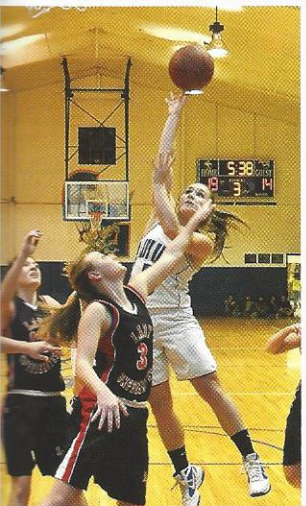

2014 SCISA A STATE CHAMPIONS

Thank you to Coach Morehead for a great season and finishing as State Champs

Lauren Smyly could not think of a better way to end her basketball career

Shelly McDonald reaches to grab the ball from the opposing team

(Above Left): Senior Captain, Laura Reynolds, drives to the basket for a difficult jump shot. Laura was named to the State Tournament team, Region Player of the Year, and Region Tournament MVP. (Above Middle): Jaime McLaine won every jump ball the entire season. Jaime was named to the Region Tournament team. (Above Right): Senior Captain, Madeline Hill led the team in rebounds. Madeline was named to the All-Region team and State Tournament team.