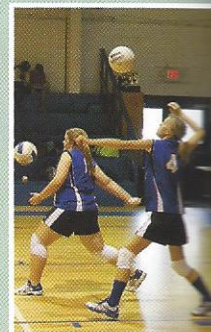

TV VOLLEYBALL

Katie's powerful serve earns her an ace.

Ashley bumps the ball over the net.

Natalye serves the ball hard to win the point.

The team gets down and ready for the serve.

Dani prepares for the ball so she can make a solid pass to the setter.

2013 REGION CHAMPIONS

Back Row: Coach Ashley Finney, Danielle Savage, Patricia Utsey, Katie Will, Natalye Kinard, Sloman Dean Front Row: Taylor Avant, Hannah Drawdy, Ainsley Rushton, Ashley Savage, Hannah Wilson.

Ainsley Rushton rears back to make a powerful serve against JDA's defense.

The JV Volleyball team saying the Lord's Prayer before a their match against Thomas Heyward.

Sloman Dean and Taylor Avant warm up their serving before the game.