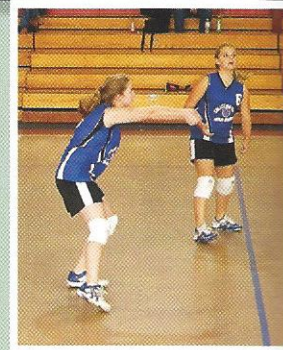

TV VOLLEYBALL

Katie's powerful serve earns her an ace.

Ashley bumps the ball over the net.

Natalye serves the ball hard to win the point.

The team gets down and ready for the serve.

Dani prepares for the ball so she can make a solid pass to the setter.

Ainsley Rushton rears back to make a powerful serve against JDA's defense.

The JV Volleyball team saying the Lord's Prayer before a their match against Thomas Heyward.

Sloman Dean and Taylor Avant warm up their serving before the game.