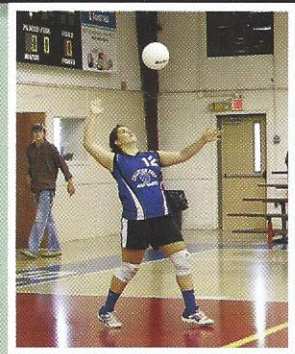

TV VOLLEYBALL

Katie's powerful serve earns her an ace.

Ashley bumps the ball over the net.

Natalye serves the ball hard to win the point.

The team gets down and ready for the serve.

Dani prepares for the ball so she can make a solid pass to the setter.

Ainsley Rushton rears back to make a powerful serve against JDA's defense.

The JV Volleyball team saying the Lord's Prayer before a their match against Thomas Heyward.

Sloman Dean and Taylor Avant warm up their serving before the game.