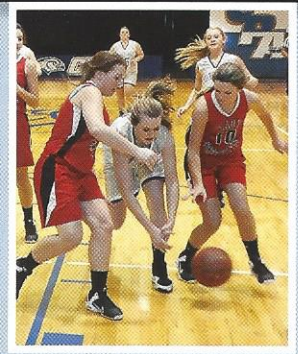

TV GIRLS BASKETBALL

Penelope Tuten dives for the loose ball

Katie Will splits the defenders to get an open shot

Emily Martin goes up strong for the rebound

Marla Strickland puts the ball up under the basket

Savannah Williams passes the ball to the post player

Back Row: Coach Crawford, Katie Will, Emily Martin, Natalye Kinard
Front Row: Patricia Utsey, Caroline Jones, Marla Strickland, Savannah Williams and Brynn Nettles

Natalye Kinard waits for the pass from her teammates

Patricia Utsey and Natalye Kinard look determined to win their basketball game

Caroline Jones gets a wide open three pointer