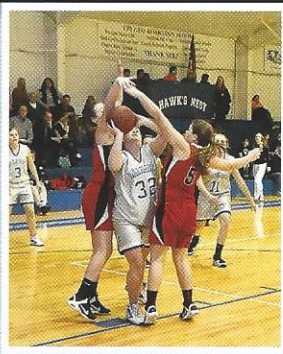

TV GIRLS BASKETBALL

Penelope Tuten dives for the loose ball

Katie Will splits the defenders to get an open shot

Emily Martin goes up strong for the rebound

Marla Strickland puts the ball up under the basket

Savannah Williams passes the ball to the post player

Back Row: Coach Crawford, Katie Will, Emily Martin, Natalye Kinard
Front Row: Patricia Utsey, Caroline Jones, Marla Strickland, Savannah Williams and Brynn Nettles