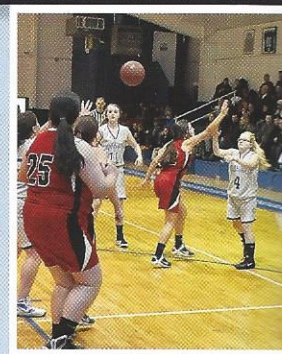

TV GIRLS BASKETBALL

Penelope Tuten dives for the loose ball

Katie Will splits the defenders to get an open shot

Emily Martin goes up strong for the rebound

Marla Strickland puts the ball up under the basket

Savannah Williams passes the ball to the post player

Back Row: Coach Crawford, Katie Will, Emily Martin, Natalye Kinard
Front Row: Patricia Utsey, Caroline Jones, Marla Strickland, Savannah Williams and Brynn Nettles