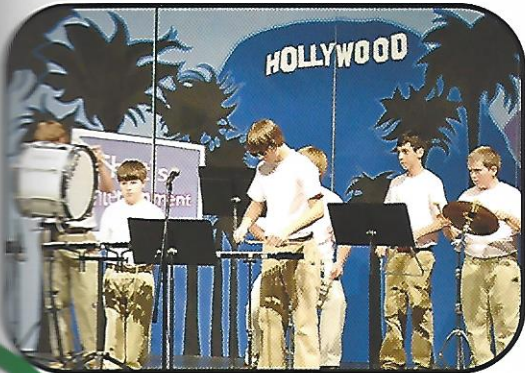

Above: Four lower schoolers sing the Oscar Mayer Wiener song, with hot dogs in hand.

Left: Gracie Griffin singing "Part of Your World" from *The Little Mermaid*.

"After Hours"

The Sophomore class performed the one act play "After Hours" for the school under the direction of Sherry Cawley.