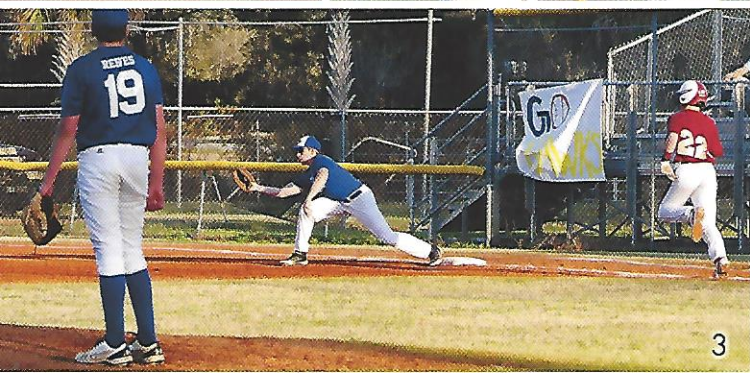

(1) Will Carter on the hard ground ball to shortstop. (2) Tanner Crosby and Chris Reeves having a brief meeting on the mound during an inning to discuss their next move. (3) Madison Avant on the long stretch to catch the ball for the out. (4) Chris Reeves moved towards home plate to throw the pitch. (5) Matt Craven stepped in the batter's box and prepared for the pitch. (6) Wil Hughes stopped the ball in center field and launched the ball in order to cut the runner off.

Layout by: Madison Avant

**2014 SCISA 1A State Champs!**

**HEAD COACH**