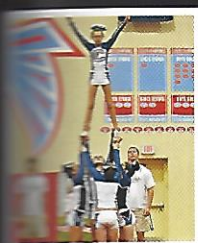

Takin' it to the TOP

Competition Cheerleading

Top Row: Gracie Griffin, Coach Meagan Driggers, Brynn Nettles, Heather Davis, Nina Mescia, Emily Martin.
 Bottom Row: Elizabeth Anne Dean, Kayleigh Peters, Katie Goodwin, Rianna Bailey, Ally Crook.

The first year of Competition Cheer was a success. All of the teams hard work and dedication resulted in a State Championship! Below the girls show off their rings!